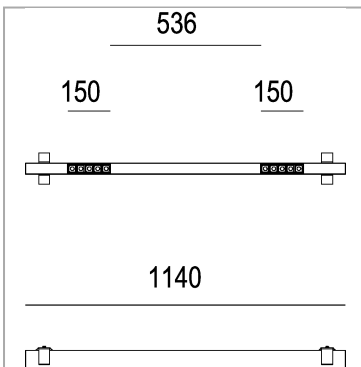

File trimless recessed with Leva modules

code F1122.927W/01

PRODUCT DESCRIPTION

Direct trimless recessed indoor lamp in extruded aluminum 6060, color rendering index CRI >90. Equipped with 2 groups Lever 5 spot series with high color rendering LED sources; 22 W temperature 2700K; fixed optics with aperture ; protocol On/Off. Lamp with finish: white box - black optic. Degree of protection IP20.

PRODUCT SPECS

Installation method	Trimless recessed
Light source	LED
Absorbed power	10x2,2 W
Color temperature	2700K
Color rendering index CRI	>90
Optic	Wide
Finishing	White box - black optic
Luminous flux of the product	2150 lm
Luminous efficiency	98 lm/W
MacAdam color tolerance	2
Life time estimate	50000h Ta 25° L90B10
Protocol	On/Off
Energy efficiency class	E
Weight	2.40 Kg
Dimension	L1140 mm
Hole size	42xL+2 mm
IP Grade	IP20
Power supply	220-240V 50-60Hz

WEB PAGE

ASSEMBLY INSTRUCTIONS

Complies with EN605981 and related notes. In the absence of metric symbols, the measurements are all in millimetres. Luminous flux and power data are initially subject to tolerances +/- 10%. The values refer to an ambient temperature of 25°C unless otherwise specified. We reserve the right to make changes to our products at any time.