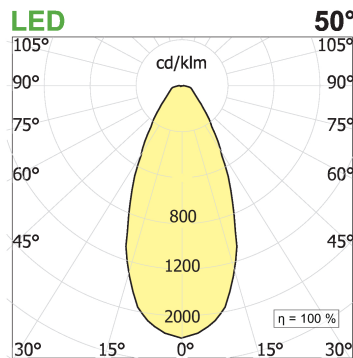

File trimless recessed with Leva modules

code F1122.927W/01

PRODUCT DESCRIPTION

Direct trimless recessed indoor lamp in extruded aluminum 6060, color rendering index CRI >90. Equipped with 2 groups Lever 5 spot series with high color rendering LED sources; 22 W temperature 2700K; fixed optics with aperture ; protocol On/Off. Lamp with finish: white box - black optic. Degree of protection IP20.

PRODUCT SPECS

Installation method	Trimless recessed
Light source	LED
Absorbed power	10x2,2 W
Color temperature	2700K
Color rendering index CRI	>90
Optic	Wide
Finishing	White box - black optic
Luminous flux of the product	2150 lm
Luminous efficiency	98 lm/W
MacAdam color tolerance	2
Life time estimate	50000h Ta 25° L90B10
Protocol	On/Off
Energy efficiency class	E
Weight	2.40 Kg
Dimension	L1140 mm
Hole size	42xL+2 mm
IP Grade	IP20
Power supply	220-240V 50-60Hz