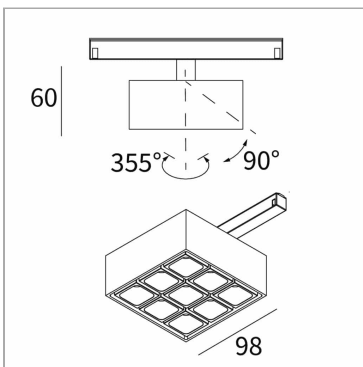

Leva Quadra Mini Track Q9 48V

code LV325.927W/01

PRODUCT DESCRIPTION

Fix and adjustable projectors family with chip on board LED sources. Mounting options: recessed, with frame or trimless, ceiling and wall-mounted and on 48V tracks, such as the Multi System by Stucchi. Fixture's body in painted extruded aluminum. Optical group complete with CRI>90 chip on board led, lens, antiglare housing and electronic driver (except for recessed versions). The optical group is fixed in the recessed version and adjustable (0-90° on the horizontal axis and 355° on the vertical axis) in the surface-mounted and track versions. Spot, flood and wide optics. UGR<19. Degree of protection IP20/40.

PRODUCT SPECS

Installation method	Track
Light source	LED
Absorbed power	9x2,2 W
Color temperature	2700K
Color rendering index CRI	>90
Optic	Wide 50°
Finishing	White box - black optic
Luminous flux of the product	1477 lm
Luminous efficiency	75 lm/W
MacAdam color tolerance	3
Life time estimate	60.000H L80 B10
Protocol	On/Off
Energy efficiency class	D
Weight	0.90 Kg
Dimension	L98xW98xH60+a mm
IP Grade	IP20
Power supply/Transformer	Not included
Protocol	See power supply