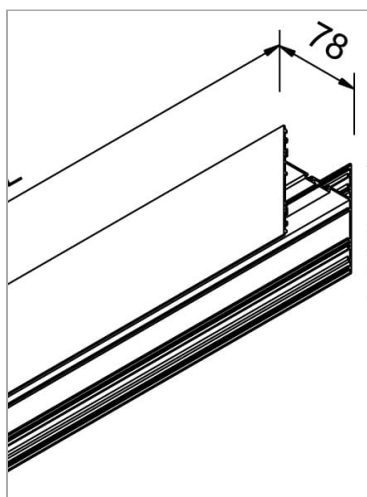

File 2h System - Wall empty profile

code LTA520.1000/01

PRODUCT DESCRIPTION

possible cuts to size from 3 to 6 meters only in the colors 01 02 27 and transport conditions to negotiate

PRODUCT SPECS

Installation method	system
Finishing	White
Dimension	L1000xW78xH110 mm