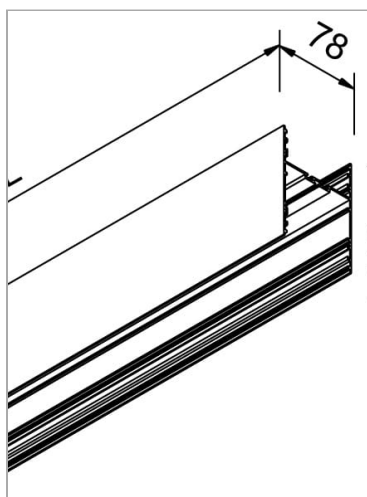

**File 2h System - Suspension empty
profile**

code LT2520.2000/01

PRODUCT DESCRIPTION

possible cuts to size from 3 to 6 meters only in the colors 01 02 27 and transport conditions to negotiate

PRODUCT SPECS

Installation method	system
Finishing	White
Dimension	L2000xW78xH110 mm

WEB PAGE

**ASSEMBLY
INSTRUCTIONS**

Complies with EN605981 and related notes. In the absence of metric symbols, the measurements are all in millimetres.
Luminous flux and power data are initially subject to tolerances +/- 10%. The values refer to an ambient temperature of 25°C unless otherwise specified.
We reserve the right to make changes to our products at any time.