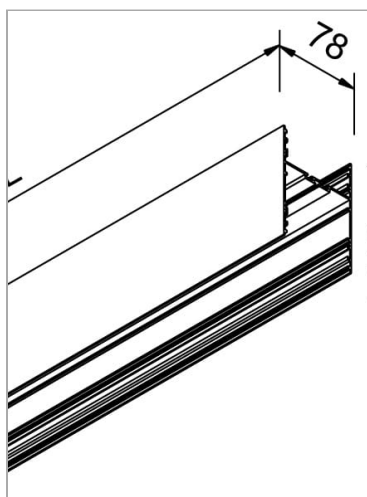

**File 2h System - Suspension empty
profile**

code LT2520.1000/01

PRODUCT DESCRIPTION

possible cuts to size from 3 to 6 meters only in the colors 01 02 27 and transport conditions to negotiate

PRODUCT SPECS

| | |
|---------------------|-------------------|
| Installation method | system |
| Finishing | White |
| Dimension | L1000xW78xH110 mm |

WEB PAGE

**ASSEMBLY
INSTRUCTIONS**

Complies with EN605981 and related notes. In the absence of metric symbols, the measurements are all in millimetres.
Luminous flux and power data are initially subject to tolerances +/- 10%. The values refer to an ambient temperature of 25°C unless otherwise specified.
We reserve the right to make changes to our products at any time.