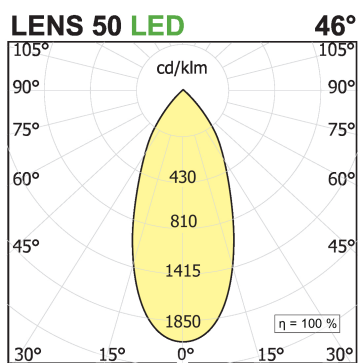

Mini Track - IPipedi 55/300H

code PP116.927WD/01

PRODUCT DESCRIPTION

Lighting fixtures with indoor track characterized by a sectional tube made of extruded aluminum 55 mm in diameter. Led cob cri>90. 2000mm suspension cable. Color finish white. Degree of protection IP20.

PRODUCT SPECS

Light source	LED
Absorbed power	12 W
Color temperature	2700K
Color rendering index CRI	>90
Optic	Wide 46°
Finishing	White
Luminous flux of the product	1265 lm
Luminous efficiency	105 lm/W
MacAdam color tolerance	2
Life time estimate	2SCDM 50.000h L90 B10 ta25°
Protocol	Dimmable Dali
Energy efficiency class	D
Weight	1.26 Kg
Dimension	H300 Ø55 mm
IP Grade	IP20
Power supply/Transformer	Not included
Protocol	See power supply