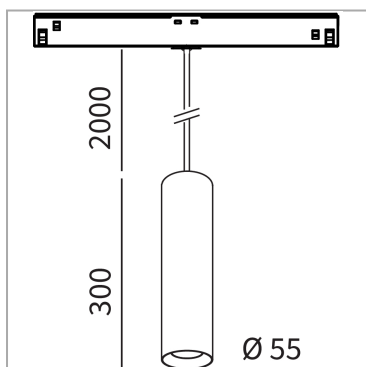

Mini Track - IPipedi 55/300H

code PP116.927WD/01

PRODUCT DESCRIPTION

Lighting fixtures with indoor track characterized by a sectional tube made of extruded aluminum 55 mm in diameter. Led cob cri>90. 2000mm suspension cable. Color finish white. Degree of protection IP20.

PRODUCT SPECS

Light source	LED
Absorbed power	12 W
Color temperature	2700K
Color rendering index CRI	>90
Optic	Wide 46°
Finishing	White
Luminous flux of the product	1265 lm
Luminous efficiency	105 lm/W
MacAdam color tolerance	2
Life time estimate	2SCDM 50.000h L90 B10 ta25°
Protocol	Dimmable Dali
Energy efficiency class	D
Weight	1.26 Kg
Dimension	H300 Ø55 mm
IP Grade	IP20
Power supply/Transformer	Not included
Protocol	See power supply