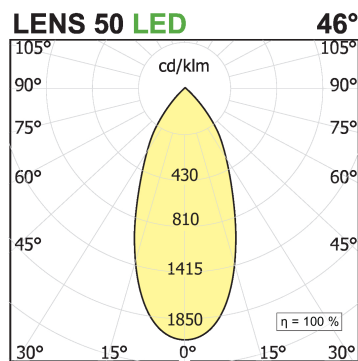

Mini Track - IPipedi 55/300H

code PP006.935WD/01

PRODUCT DESCRIPTION

Lighting fixtures with indoor track characterized by a sectional tube made of extruded aluminum 55 mm in diameter. Led cob cri>90. 2000mm suspension cable. Color finish white. Degree of protection IP20.

PRODUCT SPECS

Light source	LED
Absorbed power	8 W
Color temperature	3500K
Color rendering index CRI	90
Optic	Wide 36°
Finishing	White
Luminous flux of the product	906 lm
Luminous efficiency	113 lm/W
Protocol	Dimmable Dali
Weight	1.26 Kg
Dimension	H300 Ø55 mm
IP Grade	IP20
Power supply/Transformer	Not included
Protocol	See power supply