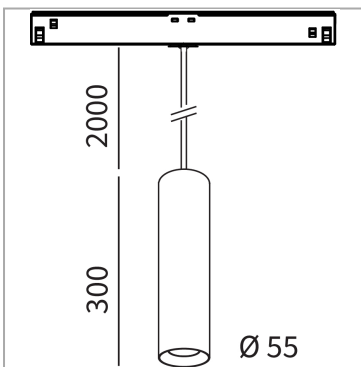

Mini Track - IPipedi 55/300H

code PP006.935WD/01

PRODUCT DESCRIPTION

Lighting fixtures with indoor track characterized by a sectional tube made of extruded aluminum 55 mm in diameter. Led cob cri>90. 2000mm suspension cable. Color finish white. Degree of protection IP20.

PRODUCT SPECS

Light source	LED
Absorbed power	8 W
Color temperature	3500K
Color rendering index CRI	90
Optic	Wide 36°
Finishing	White
Luminous flux of the product	906 lm
Luminous efficiency	113 lm/W
Protocol	Dimmable Dali
Weight	1.26 Kg
Dimension	H300 Ø55 mm
IP Grade	IP20
Power supply/Transformer	Not included
Protocol	See power supply