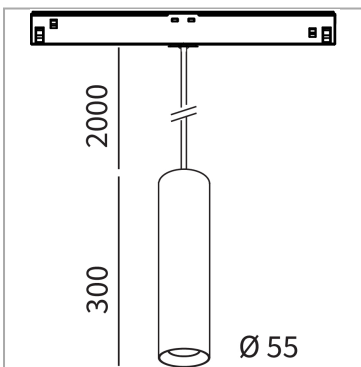

Mini Track - IPipedi 55/300H

code PP006.935FD/01

PRODUCT DESCRIPTION

Lighting fixtures with indoor track characterized by a sectional tube made of extruded aluminum 55 mm in diameter. Led cob cri>90. 2000mm suspension cable. Color finish white. Degree of protection IP20.

PRODUCT SPECS

Light source	LED
Absorbed power	8 W
Color temperature	3500K
Color rendering index CRI	90
Optic	Flood 24°
Finishing	White
Luminous flux of the product	906 lm
Luminous efficiency	113 lm/W
Protocol	Dimmable Dali
Weight	1.26 Kg
Dimension	H300 Ø55 mm
IP Grade	IP20
Power supply/Transformer	Not included
Protocol	See power supply