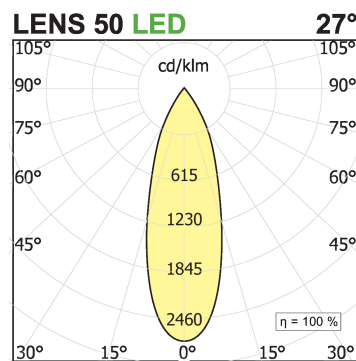

Mini Track - IPipedi 55/300H

code PP006.935FD/01

PRODUCT DESCRIPTION

Lighting fixtures with indoor track characterized by a sectional tube made of extruded aluminum 55 mm in diameter. Led cob cri>90. 2000mm suspension cable. Color finish white. Degree of protection IP20.

PRODUCT SPECS

Light source	LED
Absorbed power	8 W
Color temperature	3500K
Color rendering index CRI	90
Optic	Flood 24°
Finishing	White
Luminous flux of the product	906 lm
Luminous efficiency	113 lm/W
Protocol	Dimmable Dali
Weight	1.26 Kg
Dimension	H300 Ø55 mm
IP Grade	IP20
Power supply/Transformer	Not included
Protocol	See power supply