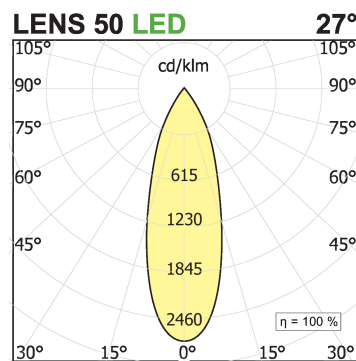

Mini Track - IPipedi 55/300H

code PP006.935F/01

PRODUCT DESCRIPTION

Lighting fixtures with indoor track characterized by a sectional tube made of extruded aluminum 55 mm in diameter. Led cob cri>90. 2000mm suspension cable. Color finish white. Degree of protection IP20.

PRODUCT SPECS

Light source	LED
Absorbed power	8 W
Color temperature	3500K
Color rendering index CRI	90
Optic	Flood 24°
Finishing	White
Luminous flux of the product	906 lm
Luminous efficiency	113 lm/W
Protocol	On/Off
Weight	1.26 Kg
Dimension	H300 Ø55 mm
IP Grade	IP20
Power supply/Transformer	Not included
Protocol	See power supply