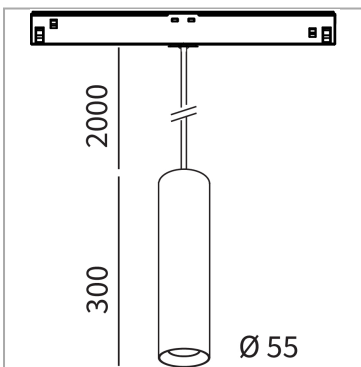

Mini Track - IPipedi 55/300H

code PP006.935F/01

PRODUCT DESCRIPTION

Lighting fixtures with indoor track characterized by a sectional tube made of extruded aluminum 55 mm in diameter. Led cob cri>90. 2000mm suspension cable. Color finish white. Degree of protection IP20.

PRODUCT SPECS

Light source	LED
Absorbed power	8 W
Color temperature	3500K
Color rendering index CRI	90
Optic	Flood 24°
Finishing	White
Luminous flux of the product	906 lm
Luminous efficiency	113 lm/W
Protocol	On/Off
Weight	1.26 Kg
Dimension	H300 Ø55 mm
IP Grade	IP20
Power supply/Transformer	Not included
Protocol	See power supply