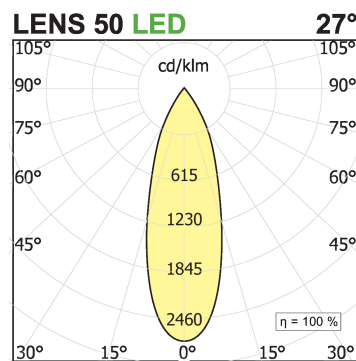

**Mini Track - IPipedi 55/300H**

code PP117.935F/01

**PRODUCT DESCRIPTION**

Lighting fixtures with indoor track characterized by a sectional tube made of extruded aluminum 55 mm in diameter. Led cob cri>90. 2000mm suspension cable. Color finish white. Degree of protection IP20.

**PRODUCT SPECS**

Light source	LED
Absorbed power	18 W
Color temperature	3500K
Color rendering index CRI	>90
Optic	Flood 27°
Finishing	White
Luminous flux of the product	1603 lm
Luminous efficiency	89 lm/W
MacAdam color tolerance	2
Life time estimate	2SCDM 50.000h L90 B10 ta25°
Protocol	On/Off
Energy efficiency class	D
Dimension	H300 Ø55 mm
IP Grade	IP20
Power supply/Transformer	Not included
Protocol	See power supply