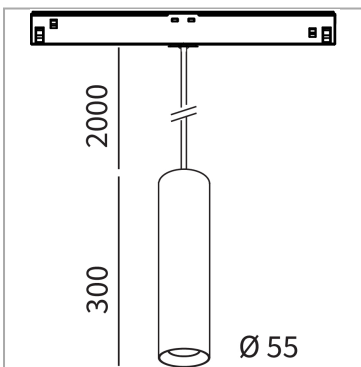

**Mini Track - IPipedi 55/300H**

code PP117.935F/01

**PRODUCT DESCRIPTION**

Lighting fixtures with indoor track characterized by a sectional tube made of extruded aluminum 55 mm in diameter. Led cob cri>90. 2000mm suspension cable. Color finish white. Degree of protection IP20.

**PRODUCT SPECS**

Light source	LED
Absorbed power	18 W
Color temperature	3500K
Color rendering index CRI	>90
Optic	Flood 27°
Finishing	White
Luminous flux of the product	1603 lm
Luminous efficiency	89 lm/W
MacAdam color tolerance	2
Life time estimate	2SCDM 50.000h L90 B10 ta25°
Protocol	On/Off
Energy efficiency class	D
Dimension	H300 Ø55 mm
IP Grade	IP20
Power supply/Transformer	Not included
Protocol	See power supply