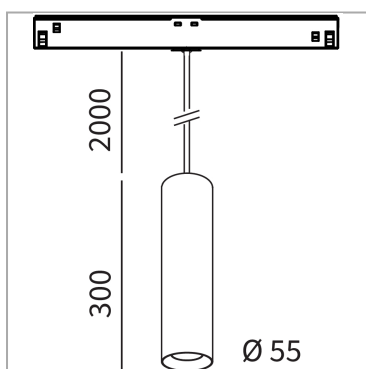

Mini Track - IPipedi 55/300H

code PP116.935WD/01

PRODUCT DESCRIPTION

Lighting fixtures with indoor track characterized by a sectional tube made of extruded aluminum 55 mm in diameter. Led cob cri>90. 2000mm suspension cable. Color finish white. Degree of protection IP20.

PRODUCT SPECS

| | |
|------------------------------|-----------------------------|
| Light source | LED |
| Absorbed power | 12 W |
| Color temperature | 3500K |
| Color rendering index CRI | >90 |
| Optic | Wide 46° |
| Finishing | White |
| Luminous flux of the product | 1289 lm |
| Luminous efficiency | 107 lm/W |
| MacAdam color tolerance | 2 |
| Life time estimate | 2SCDM 50.000h L90 B10 ta25° |
| Protocol | Dimmable Dali |
| Energy efficiency class | D |
| Weight | 1.26 Kg |
| Dimension | H300 Ø55 mm |
| IP Grade | IP20 |
| Power supply/Transformer | Not included |
| Protocol | See power supply |