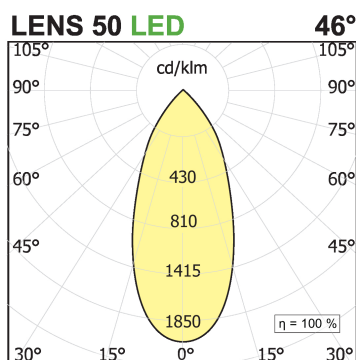

Mini Track - IPipedi 55/300H

code PP116.935WD/01

PRODUCT DESCRIPTION

Lighting fixtures with indoor track characterized by a sectional tube made of extruded aluminum 55 mm in diameter. Led cob cri>90. 2000mm suspension cable. Color finish white. Degree of protection IP20.

PRODUCT SPECS

| | |
|------------------------------|-----------------------------|
| Light source | LED |
| Absorbed power | 12 W |
| Color temperature | 3500K |
| Color rendering index CRI | >90 |
| Optic | Wide 46° |
| Finishing | White |
| Luminous flux of the product | 1289 lm |
| Luminous efficiency | 107 lm/W |
| MacAdam color tolerance | 2 |
| Life time estimate | 2SCDM 50.000h L90 B10 ta25° |
| Protocol | Dimmable Dali |
| Energy efficiency class | D |
| Weight | 1.26 Kg |
| Dimension | H300 Ø55 mm |
| IP Grade | IP20 |
| Power supply/Transformer | Not included |
| Protocol | See power supply |