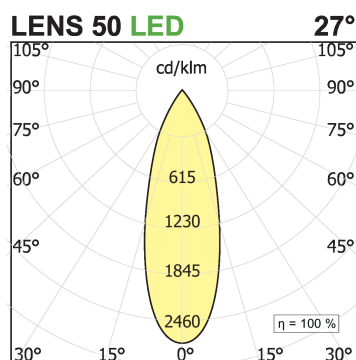

Mini Track - IPipedi 55/300H

code PP006.930FD/01

PRODUCT DESCRIPTION

Lighting fixtures with indoor track characterized by a sectional tube made of extruded aluminum 55 mm in diameter. Led cob cri>90. 2000mm suspension cable. Color finish white. Degree of protection IP20.

PRODUCT SPECS

Light source	LED
Absorbed power	8 W
Color temperature	3000K
Color rendering index CRI	90
Optic	Flood 24°
Finishing	White
Luminous flux of the product	906 lm
Luminous efficiency	113 lm/W
Protocol	Dimmable Dali
Weight	1.26 Kg
Dimension	H300 Ø55 mm
IP Grade	IP20
Power supply/Transformer	Not included
Protocol	See power supply