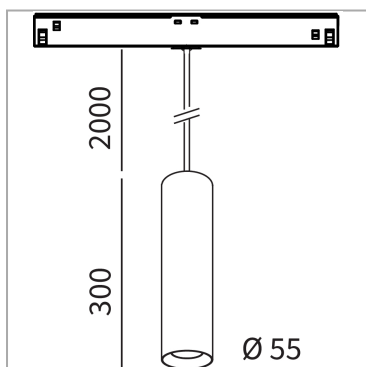

Mini Track - IPipedi 55/300H

code PP006.930FD/01

PRODUCT DESCRIPTION

Lighting fixtures with indoor track characterized by a sectional tube made of extruded aluminum 55 mm in diameter. Led cob cri>90. 2000mm suspension cable. Color finish white. Degree of protection IP20.

PRODUCT SPECS

Light source	LED
Absorbed power	8 W
Color temperature	3000K
Color rendering index CRI	90
Optic	Flood 24°
Finishing	White
Luminous flux of the product	906 lm
Luminous efficiency	113 lm/W
Protocol	Dimmable Dali
Weight	1.26 Kg
Dimension	H300 Ø55 mm
IP Grade	IP20
Power supply/Transformer	Not included
Protocol	See power supply