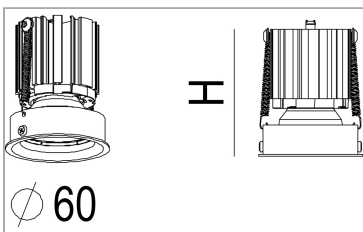

Nyx Trimless fixed Q50 - optic group

code LTN08K.927W/01

PRODUCT DESCRIPTION

Wall/ceiling recessed lamp, square section, direct light. Possibility to install total recessed or semi recessed

PRODUCT SPECS

Installation method	Trimless recessed
Light source	LED
Absorbed power	8 W / 12 W
Color temperature	2700K
Color rendering index CRI	>90
Optic	Wide 36°
Finishing	White
Luminous flux of the product	1008 lm / 1265 lm
Luminous efficiency	126 lm/W / 105 lm/W
MacAdam color tolerance	2
Life time estimate	2SCDM 50.000h L90 B10 ta25°
Energy efficiency class	D
Weight	0.19 Kg
Dimension	H73 Ø60 mm
Hole size	74x74 mm
IP Grade	IP20/54
Protection Class	Class III appliance
Product Spec	Square shape
Power supply/Transformer	Not included
Protocol	See power supply

WEB PAGE

ASSEMBLY INSTRUCTIONS

MANDATORY ACCESSORIES

Accessori Outer Casing Nyxq For False Ceiling Q50 outer casing for plasterbord

code LTN02A/01

Trimless recessed indoor outer casing for plasterboard. Bianco finishing outer casing for plasterboard

Technical Sheet

Accessori Wallbox Nyx For Brickwall Q50 outer casing for brick wall

code LTN02B/01

Trimless recessed indoor outer casing for plasterboard square shape. Bianco finishing outer casing for plasterboard