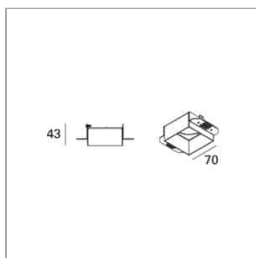

Nyx Trimless fixed Q50 - optic group

code LTN08K.927W/01

PRODUCT DESCRIPTION

Wall/ceiling recessed lamp, square section, direct light. Possibility to install total recessed or semi recessed

PRODUCT SPECS

Installation method	Trimless recessed
Light source	LED
Absorbed power	8 W / 12 W
Color temperature	2700K
Color rendering index CRI	>90
Optic	Wide 36°
Finishing	White
Luminous flux of the product	1008 lm / 1265 lm
Luminous efficiency	126 lm/W / 105 lm/W
MacAdam color tolerance	2
Life time estimate	2SCDM 50.000h L90 B10 ta25°
Energy efficiency class	D
Weight	0.19 Kg
Dimension	H73 Ø60 mm
Hole size	74x74 mm
IP Grade	IP20/54
Protection Class	Class III appliance
Product Spec	Square shape
Power supply/Transformer	Not included
Protocol	See power supply

WEB PAGE

ASSEMBLY INSTRUCTIONS

MANDATORY ACCESSORIES

Accessori Outer Casing Nyxq For False Ceiling Q50 outer casing for plasterbord

code LTN02A/01

Trimless recessed indoor outer casing for plasterboard. Bianco finishing outer casing for plasterboard

Technical Sheet

Accessori Wallbox Nyx For Brickwall Q50 outer casing for brick wall

code LTN02B/01

Trimless recessed indoor outer casing for plasterboard square shape. Bianco finishing outer casing for plasterboard