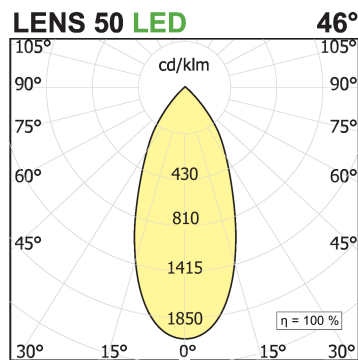

Nyx Trimless fixed Q50 - optic group

code LTN08K.927W/01

PRODUCT DESCRIPTION

Wall/ceiling recessed lamp, square section, direct light. Possibility to install total recessed or semi recessed

PRODUCT SPECS

Installation method	Trimless recessed
Light source	LED
Absorbed power	8 W / 12 W
Color temperature	2700K
Color rendering index CRI	>90
Optic	Wide 36°
Finishing	White
Luminous flux of the product	1008 lm / 1265 lm
Luminous efficiency	126 lm/W / 105 lm/W
MacAdam color tolerance	2
Life time estimate	2SCDM 50.000h L90 B10 ta25°
Energy efficiency class	D
Weight	0.19 Kg
Dimension	H73 Ø60 mm
Hole size	74x74 mm
IP Grade	IP20/54
Protection Class	Class III appliance
Product Spec	Square shape
Power supply/Transformer	Not included
Protocol	See power supply