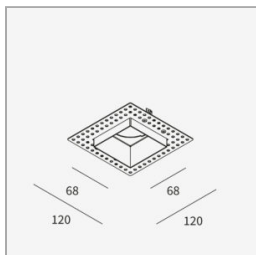

Accessori Wallbox Nyx For Brickwall Q50 outer casing for brick wall

code LTN02B/01

Trimless recessed indoor outer casing for plasterboard square shape. Bianco finishing outer casing for plasterboard

Technical Sheet