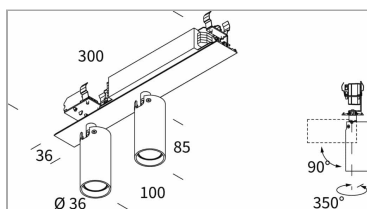

Installation method	system
Light source	LED
Absorbed power	2x8 W
Color temperature	4000K
Color rendering index CRI	>90
Optic	Asymmetric Z18°x38°
Finishing	White
Luminous flux of the product	1034 lm
Luminous efficiency	65 lm/W
MacAdam color tolerance	2
Life time estimate	2SCDM 50.000h L90 B10 ta25°
Protocol	Dimmable Dali
Energy efficiency class	D
Weight	0.70 Kg
Dimension	L300xW38xH85 Ø36 mm
IP Grade	IP54
Power supply	220-240V 50-60Hz