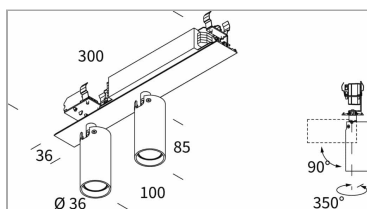

Installation method	system
Light source	LED
Absorbed power	2x8 W
Color temperature	4000K
Color rendering index CRI	>90
Optic	Asymmetric Z18°x38°
Finishing	White
Luminous flux of the product	1034 lm
Luminous efficiency	65 lm/W
MacAdam color tolerance	2
Life time estimate	2SCDM 50.000h L90 B10 ta25°
Protocol	On/Off
Energy efficiency class	D
Weight	0.70 Kg
Dimension	L300xW38xH85 Ø36 mm
IP Grade	IP54
Power supply	220-240V 50-60Hz