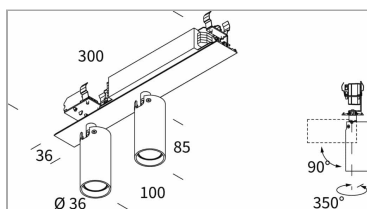

Installation method	system
Light source	LED
Absorbed power	2x8 W
Color temperature	3000K
Color rendering index CRI	>90
Optic	Flood 28°
Finishing	White
Luminous flux of the product	1390 lm
Luminous efficiency	87 lm/W
MacAdam color tolerance	2
Life time estimate	2SCDM 50.000h L90 B10 ta25°
Protocol	Dimmable Dali
Energy efficiency class	D
Weight	0.70 Kg
Dimension	L300xW38xH85 Ø36 mm
IP Grade	IP54
Power supply	220-240V 50-60Hz