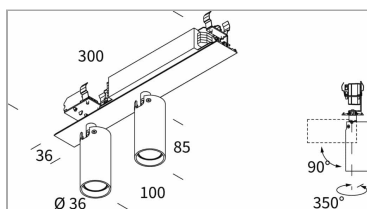

Installation method	system
Light source	LED
Absorbed power	2x8 W
Color temperature	2700K
Color rendering index CRI	>90
Optic	Spot 19°
Finishing	White
Luminous flux of the product	1279 lm
Luminous efficiency	80 lm/W
MacAdam color tolerance	2
Life time estimate	2SCDM 50.000h L90 B10 ta25°
Protocol	On/Off
Energy efficiency class	D
Weight	0.70 Kg
Dimension	L300xW38xH85 Ø36 mm
IP Grade	IP54
Power supply	220-240V 50-60Hz