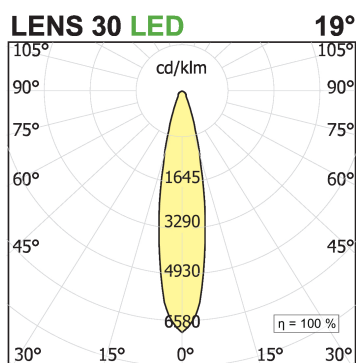

Notte system - module Focus 2 luci

code FR041IP.940SD/01

PRODUCT DESCRIPTION

Ceiling surface mounted outdoor, complete of 2x led 8 w, color rendering index>90. White finishing

PRODUCT SPECS

| | |
|------------------------------|-----------------------------|
| Installation method | Ceiling surface mounted |
| Light source | LED |
| Absorbed power | 2x8 W |
| Color temperature | 4000K |
| Color rendering index CRI | >90 |
| Optic | Spot |
| Finishing | White |
| Luminous flux of the product | 1350 lm |
| Luminous efficiency | 84 lm/W |
| MacAdam color tolerance | 2 |
| Life time estimate | 2SCDM 50.000h L90 B10 ta25° |
| Protocol | Dimmable Dali |
| Energy efficiency class | D |
| Weight | 0.70 Kg |
| Dimension | L300xW38xH85 Ø36 mm |
| IP Grade | Ip56 |
| Power supply | 220-240V 50-60Hz |