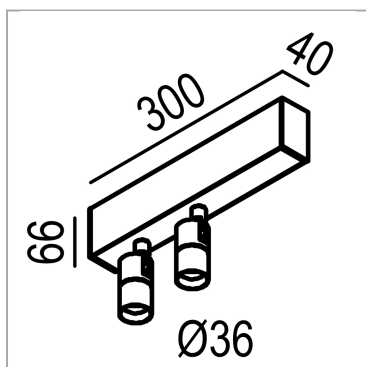

Notte system - module Focus 2 luci

code FR041IP.940SD/01

PRODUCT DESCRIPTION

Ceiling surface mounted outdoor, complete of 2x led 8 w, color rendering index>90. White finishing

PRODUCT SPECS

| | |
|------------------------------|-----------------------------|
| Installation method | Ceiling surface mounted |
| Light source | LED |
| Absorbed power | 2x8 W |
| Color temperature | 4000K |
| Color rendering index CRI | >90 |
| Optic | Spot |
| Finishing | White |
| Luminous flux of the product | 1350 lm |
| Luminous efficiency | 84 lm/W |
| MacAdam color tolerance | 2 |
| Life time estimate | 2SCDM 50.000h L90 B10 ta25° |
| Protocol | Dimmable Dali |
| Energy efficiency class | D |
| Weight | 0.70 Kg |
| Dimension | L300xW38xH85 Ø36 mm |
| IP Grade | Ip56 |
| Power supply | 220-240V 50-60Hz |