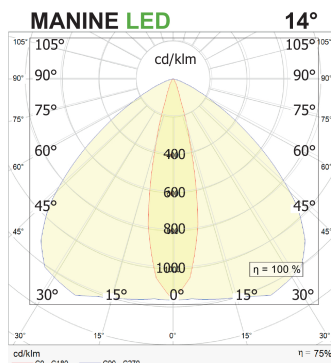

**Manine outdoor diffused 270-V  
vertical single emission**

code MN002P.927/01

**PRODUCT DESCRIPTION**

Outdoor corner luminaire, single-emission for diffuse lighting. Complete optical assembly with professional LED sources 6 W, complete with ballast. 270° outdoor corner version with 120x120 mm metal body, 30 mm wall projection white. IP40 degree of protection.

**PRODUCT SPECS**

Installation method	Wall surface mounted
Light source	Lampadine
Absorbed power	6 W
Color temperature	2700K
Color rendering index CRI	>90
Finishing	White
Life time estimate	3SDCM 50000h L80 B10 ta 25°C
Weight	0.86 Kg
Dimension	L120xH120 mm
IP Grade	IP54
Power supply	220-240V 50-60Hz