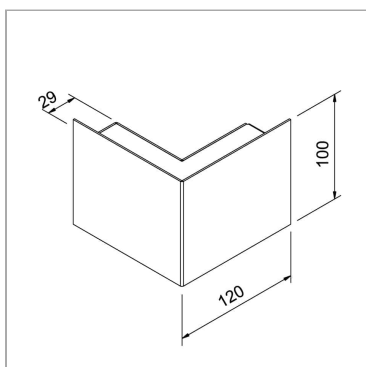

**Manine outdoor diffused 270-V  
vertical single emission**

code MN002P.927/01

**PRODUCT DESCRIPTION**

Outdoor corner luminaire, single-emission for diffuse lighting. Complete optical assembly with professional LED sources 6 W, complete with ballast. 270° outdoor corner version with 120x120 mm metal body, 30 mm wall projection white. IP40 degree of protection.

**PRODUCT SPECS**

Installation method	Wall surface mounted
Light source	Lampadine
Absorbed power	6 W
Color temperature	2700K
Color rendering index CRI	>90
Finishing	White
Life time estimate	3SDCM 50000h L80 B10 ta 25°C
Weight	0.86 Kg
Dimension	L120xH120 mm
IP Grade	IP54
Power supply	220-240V 50-60Hz

**WEB PAGE**

**ASSEMBLY INSTRUCTIONS**

Complies with EN605981 and related notes. In the absence of metric symbols, the measurements are all in millimetres. Luminous flux and power data are initially subject to tolerances +/- 10%. The values refer to an ambient temperature of 25°C unless otherwise specified. We reserve the right to make changes to our products at any time.