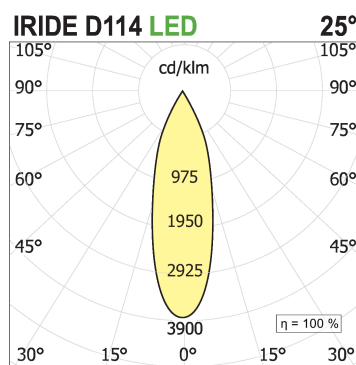

Iride Outdoor 114S

code IR02IP.927F/01

PRODUCT DESCRIPTION

Outdoor ceiling/wall projector complete with led 26 W, beam 25°, colour rendering index CRI>90. Colour finish white. Body lamp and optical group made of die-cast aluminum powder-coated, aluminum joint, rotation of the optical group of 355 °. on the vertical axis and 90 °. on the horizontal axis. Snooter in lamp finish or finishing choice. High performance lens. Possibility of insertion of Honey Comb filter.

PRODUCT SPECS

Installation method	Wall surface mounted, Ceiling surface mounted
Light source	LED
Absorbed power	26 W
Color temperature	2700K
Color rendering index CRI	>90
Optic	Flood 25°
Finishing	White
Luminous flux of the product	2411 lm
Luminous efficiency	93 lm/W
Life time estimate	3SDCM 50000h L90 B10 Ta 25°C
Protocol	On/Off
Energy efficiency class	E
Dimension	Ø114 mm
IP Grade	IP65
Power supply	220-240V 50-60Hz