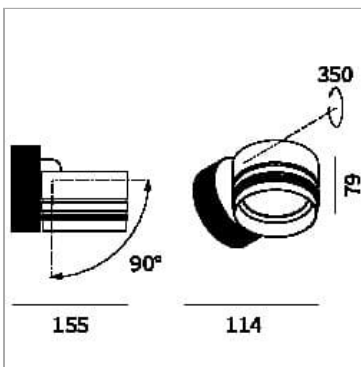

Iride Outdoor 114S

code IR02IP.927F/01

PRODUCT DESCRIPTION

Outdoor ceiling/wall projector complete with led 26 W, beam 25°, colour rendering index CRI>90. Colour finish white. Body lamp and optical group made of die-cast aluminum powder-coated, aluminum joint, rotation of the optical group of 355 °. on the vertical axis and 90 °. on the horizontal axis. Snooter in lamp finish or finishing choice. High performance lens. Possibility of insertion of Honey Comb filter.

PRODUCT SPECS

Installation method	Wall surface mounted, Ceiling surface mounted
Light source	LED
Absorbed power	26 W
Color temperature	2700K
Color rendering index CRI	>90
Optic	Flood 25°
Finishing	White
Luminous flux of the product	2411 lm
Luminous efficiency	93 lm/W
Life time estimate	3SDCM 50000h L90 B10 Ta 25°C
Protocol	On/Off
Energy efficiency class	E
Dimension	Ø114 mm
IP Grade	IP65
Power supply	220-240V 50-60Hz