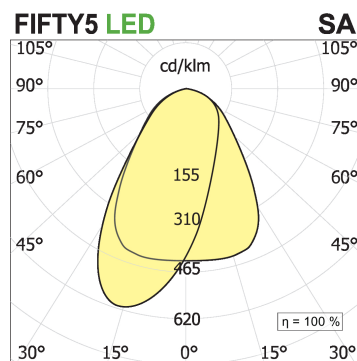

Fifty5 Pro Suspension LED

code FT025.9TWSA/01

PRODUCT DESCRIPTION

Linear lighting fixtures, in extruded aluminum 55x55mm, for ceiling, suspension. Embossed painted finish. Screens for diffused light in opal polycarbonate, for the PRO version are available optics with different beam openings. Might be equipped, if necessary, with spectra for horticulture. IP40 / IP43. Available default modules and modular system.

PRODUCT SPECS

Installation method	Suspension
Light source	LED
Absorbed power	70,2 W
Color temperature	Tunable White
Color rendering index CRI	>90
Optic	Single asym
Finishing	White
Protocol	On/Off
Energy efficiency class	D
Dimension	L1702 mm
IP Grade	IP20
Power supply	220-240V 50-60Hz