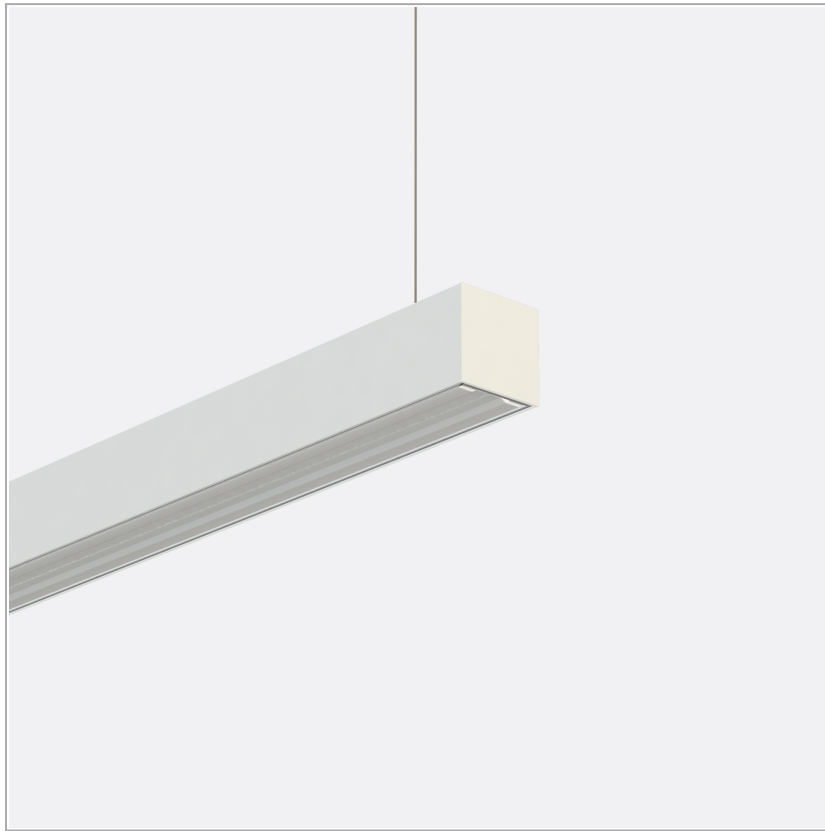

Fifty5 Pro Suspension LED

code FT025.9TWSA/01

PRODUCT DESCRIPTION

Linear lighting fixtures, in extruded aluminum 55x55mm, for ceiling, suspension. Embossed painted finish. Screens for diffused light in opal polycarbonate, for the PRO version are available optics with different beam openings. Might be equipped, if necessary, with spectra for horticulture. IP40 / IP43. Available default modules and modular system.

PRODUCT SPECS

Installation method	Suspension
Light source	LED
Absorbed power	70,2 W
Color temperature	Tunable White
Color rendering index CRI	>90
Optic	Single asym
Finishing	White
Protocol	On/Off
Energy efficiency class	D
Dimension	L1702 mm
IP Grade	IP20
Power supply	220-240V 50-60Hz