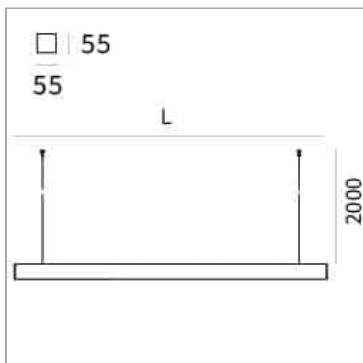

Fifty5 Pro Suspension LED

code FT025.9TWSA/01

PRODUCT DESCRIPTION

Linear lighting fixtures, in extruded aluminum 55x55mm, for ceiling, suspension. Embossed painted finish. Screens for diffused light in opal polycarbonate, for the PRO version are available optics with different beam openings. Might be equipped, if necessary, with spectra for horticulture. IP40 / IP43. Available default modules and modular system.

PRODUCT SPECS

Installation method	Suspension
Light source	LED
Absorbed power	70,2 W
Color temperature	Tunable White
Color rendering index CRI	>90
Optic	Single asym
Finishing	White
Protocol	On/Off
Energy efficiency class	D
Dimension	L1702 mm
IP Grade	IP20
Power supply	220-240V 50-60Hz