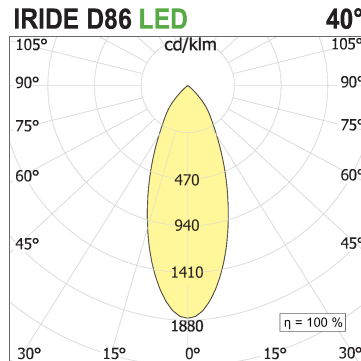

Iride Track 86L

code IR14.935WD/01

PRODUCT DESCRIPTION

Projector for track System indoor tilting/ adjustable complete with led 18 W, beam 40°, color rendering index CRI>90. Color finish white. Body lamp and optical group made of die-cast aluminum powder-coated, aluminum joint, rotation of the optical group of 355 °. on the vertical axis and 90 °. on the horizontal axis. Snooter in lamp finish or finishing choice. High performance lens. Possibility of insertion of Honey Comb filter.

PRODUCT SPECS

Installation method	Track
Light source	LED
Absorbed power	18 W
Color temperature	3500K
Color rendering index CRI	>90
Optic	Wide 40°
Finishing	White
Luminous flux of the product	1586 lm
Luminous efficiency	88 lm/W
MacAdam color tolerance	3
Life time estimate	50000h Ta 25° L80B10
Protocol	Dimmable Dali
Energy efficiency class	D
Dimension	Ø86 mm
Product Spec	Adjustable
Power supply	220-240V 50-60Hz