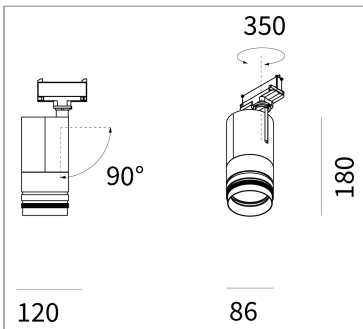

Iride Track 86L

code IR14.935WD/01

PRODUCT DESCRIPTION

Projector for track System indoor tilting/ adjustable complete with led 18 W, beam 40°, color rendering index CRI>90. Color finish white. Body lamp and optical group made of die-cast aluminum powder-coated, aluminum joint, rotation of the optical group of 355 °. on the vertical axis and 90 °. on the horizontal axis. Snooter in lamp finish or finishing choice. High performance lens. Possibility of insertion of Honey Comb filter.

PRODUCT SPECS

Installation method	Track
Light source	LED
Absorbed power	18 W
Color temperature	3500K
Color rendering index CRI	>90
Optic	Wide 40°
Finishing	White
Luminous flux of the product	1586 lm
Luminous efficiency	88 lm/W
MacAdam color tolerance	3
Life time estimate	50000h Ta 25° L80B10
Protocol	Dimmable Dali
Energy efficiency class	D
Dimension	Ø86 mm
Product Spec	Adjustable
Power supply	220-240V 50-60Hz