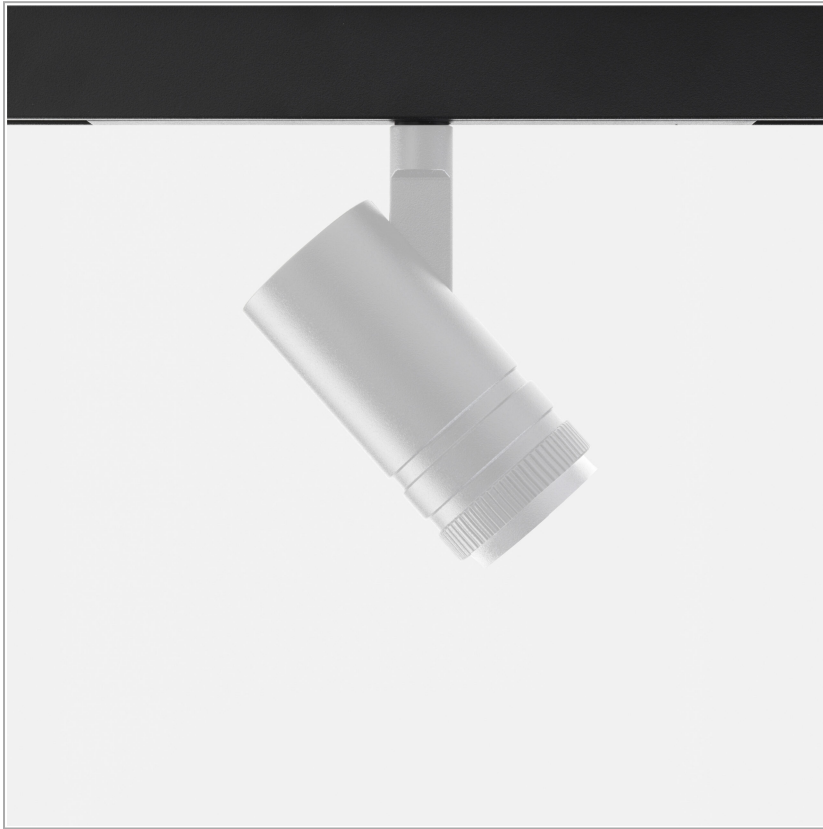

Iride Track 86L

code IR14.935WD/01

PRODUCT DESCRIPTION

Projector for track System indoor tilting/ adjustable complete with led 18 W, beam 40°, color rendering index CRI>90. Color finish white. Body lamp and optical group made of die-cast aluminum powder-coated, aluminum joint, rotation of the optical group of 355 °. on the vertical axis and 90 °. on the horizontal axis. Snooter in lamp finish or finishing choice. High performance lens. Possibility of insertion of Honey Comb filter.

PRODUCT SPECS

Installation method	Track
Light source	LED
Absorbed power	18 W
Color temperature	3500K
Color rendering index CRI	>90
Optic	Wide 40°
Finishing	White
Luminous flux of the product	1586 lm
Luminous efficiency	88 lm/W
MacAdam color tolerance	3
Life time estimate	50000h Ta 25° L80B10
Protocol	Dimmable Dali
Energy efficiency class	D
Dimension	Ø86 mm
Product Spec	Adjustable
Power supply	220-240V 50-60Hz