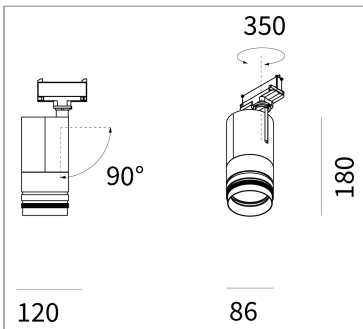

Iride Track 86L

code IR14.927FD/01

PRODUCT DESCRIPTION

Projector for track System indoor tilting/ adjustable complete with led 18 W, beam 24°, color rendering index CRI>90. Color finish white. Body lamp and optical group made of die-cast aluminum powder-coated, aluminum joint, rotation of the optical group of 355 °. on the vertical axis and 90 °. on the horizontal axis. Snooter in lamp finish or finishing choice. High performance lens. Possibility of insertion of Honey Comb filter.

PRODUCT SPECS

Installation method	Track
Light source	LED
Absorbed power	18 W
Color temperature	2700K
Color rendering index CRI	>90
Optic	Flood 24°
Finishing	White
Luminous flux of the product	1832 lm
Luminous efficiency	102 lm/W
MacAdam color tolerance	3
Life time estimate	50000h Ta 25° L80B10
Protocol	Dimmable Dali
Energy efficiency class	D
Dimension	Ø86 mm
Product Spec	Adjustable
Power supply	220-240V 50-60Hz