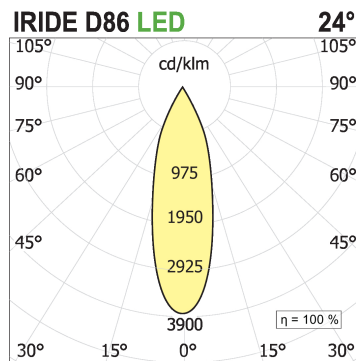

Iride Track 86L

code IR14.927FD/01

PRODUCT DESCRIPTION

Projector for track System indoor tilting/ adjustable complete with led 18 W, beam 24°, color rendering index CRI>90. Color finish white. Body lamp and optical group made of die-cast aluminum powder-coated, aluminum joint, rotation of the optical group of 355 °. on the vertical axis and 90 °. on the horizontal axis. Snooter in lamp finish or finishing choice. High performance lens. Possibility of insertion of Honey Comb filter.

PRODUCT SPECS

Installation method	Track
Light source	LED
Absorbed power	18 W
Color temperature	2700K
Color rendering index CRI	>90
Optic	Flood 24°
Finishing	White
Luminous flux of the product	1832 lm
Luminous efficiency	102 lm/W
MacAdam color tolerance	3
Life time estimate	50000h Ta 25° L80B10
Protocol	Dimmable Dali
Energy efficiency class	D
Dimension	Ø86 mm
Product Spec	Adjustable
Power supply	220-240V 50-60Hz