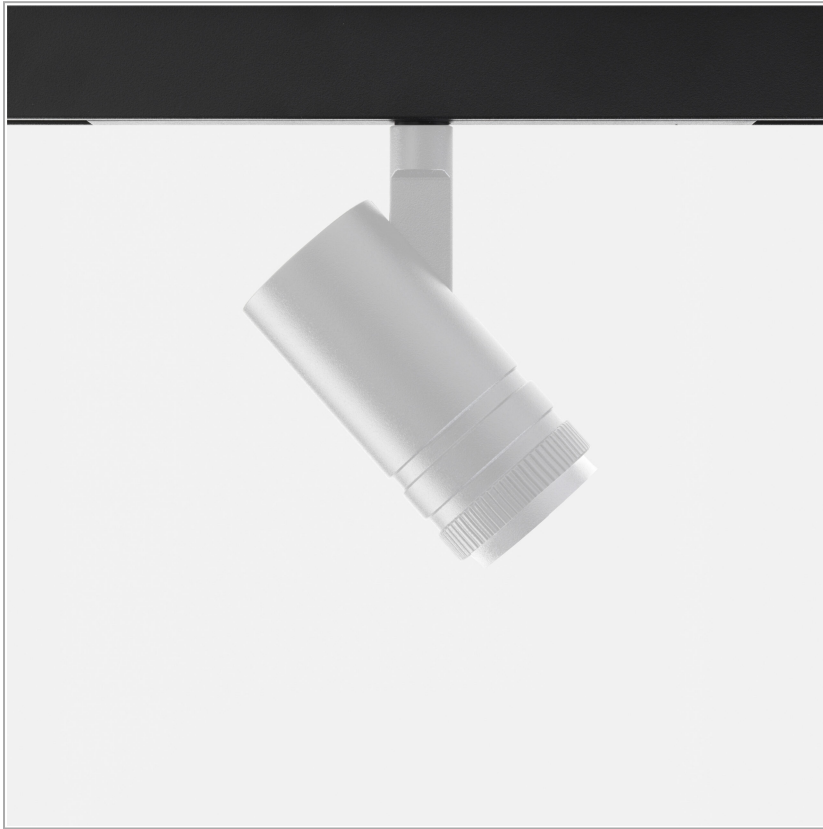

Iride Track 86L

code IR14.927FD/01

PRODUCT DESCRIPTION

Projector for track System indoor tilting/ adjustable complete with led 18 W, beam 24°, color rendering index CRI>90. Color finish white. Body lamp and optical group made of die-cast aluminum powder-coated, aluminum joint, rotation of the optical group of 355 °. on the vertical axis and 90 °. on the horizontal axis. Snooter in lamp finish or finishing choice. High performance lens. Possibility of insertion of Honey Comb filter.

PRODUCT SPECS

Installation method	Track
Light source	LED
Absorbed power	18 W
Color temperature	2700K
Color rendering index CRI	>90
Optic	Flood 24°
Finishing	White
Luminous flux of the product	1832 lm
Luminous efficiency	102 lm/W
MacAdam color tolerance	3
Life time estimate	50000h Ta 25° L80B10
Protocol	Dimmable Dali
Energy efficiency class	D
Dimension	Ø86 mm
Product Spec	Adjustable
Power supply	220-240V 50-60Hz