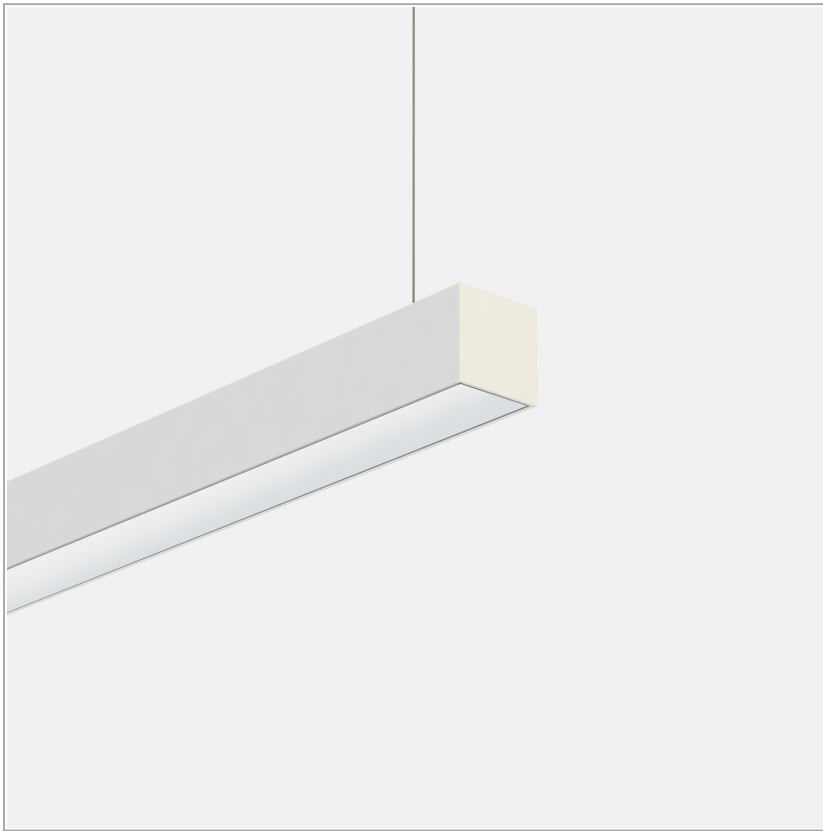

Fifty5 suspension

code FT127.840/01

PRODUCT DESCRIPTION

Linear lighting fixtures, in extruded aluminum 55x55mm, for ceiling, suspension. Embossed painted finish. Screens for diffused light in opal polycarbonate, for the PRO version are available optics with different beam openings. Might be equipped, if necessary, with spectra for horticulture. IP40 / IP43. Available default modules and modular system.

PRODUCT SPECS

Installation method	Suspension
Light source	LED
Absorbed power	51.2 W
Color temperature	4000K
Color rendering index CRI	>90
Finishing	White
Luminous flux of the product	2796 lm
Luminous efficiency	55 lm/W
MacAdam color tolerance	3
Life time estimate	50000h Ta 25° L80B10
Protocol	On/Off
Energy efficiency class	D
Dimension	L2262 mm
IP Grade	IP40
Power supply	220-240V 50-60Hz