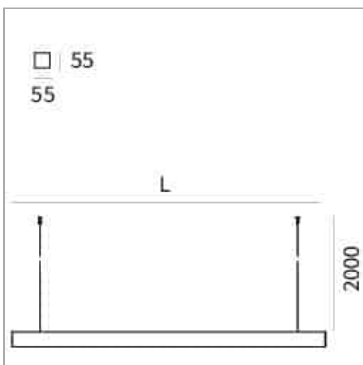

Fifty5 suspension

code FT127.840/01

PRODUCT DESCRIPTION

Linear lighting fixtures, in extruded aluminum 55x55mm, for ceiling, suspension. Embossed painted finish. Screens for diffused light in opal polycarbonate, for the PRO version are available optics with different beam openings. Might be equipped, if necessary, with spectra for horticulture. IP40 / IP43. Available default modules and modular system.

PRODUCT SPECS

Installation method	Suspension
Light source	LED
Absorbed power	51.2 W
Color temperature	4000K
Color rendering index CRI	>90
Finishing	White
Luminous flux of the product	2796 lm
Luminous efficiency	55 lm/W
MacAdam color tolerance	3
Life time estimate	50000h Ta 25° L80B10
Protocol	On/Off
Energy efficiency class	D
Dimension	L2262 mm
IP Grade	IP40
Power supply	220-240V 50-60Hz