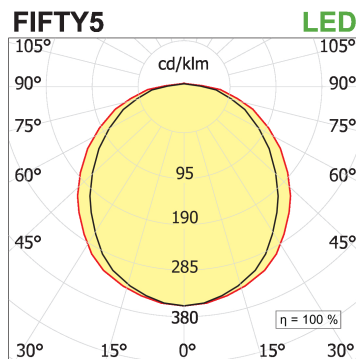

Fifty5 suspension

code FT127.840/01

PRODUCT DESCRIPTION

Linear lighting fixtures, in extruded aluminum 55x55mm, for ceiling, suspension. Embossed painted finish. Screens for diffused light in opal polycarbonate, for the PRO version are available optics with different beam openings. Might be equipped, if necessary, with spectra for horticulture. IP40 / IP43. Available default modules and modular system.

PRODUCT SPECS

Installation method	Suspension
Light source	LED
Absorbed power	51.2 W
Color temperature	4000K
Color rendering index CRI	>90
Finishing	White
Luminous flux of the product	2796 lm
Luminous efficiency	55 lm/W
MacAdam color tolerance	3
Life time estimate	50000h Ta 25° L80B10
Protocol	On/Off
Energy efficiency class	D
Dimension	L2262 mm
IP Grade	IP40
Power supply	220-240V 50-60Hz