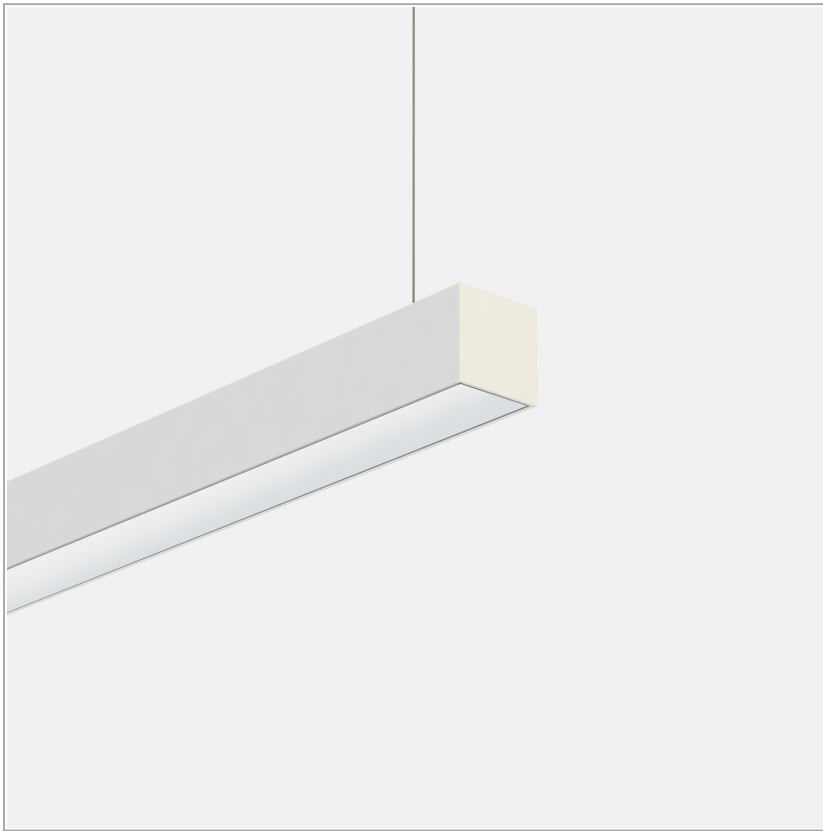

**Fifty5 suspension**

code FT125.8TW/01

**PRODUCT DESCRIPTION**

Linear lighting fixtures, in extruded aluminum 55x55mm, for ceiling, suspension. Embossed painted finish. Screens for diffused light in opal polycarbonate, for the PRO version are available optics with different beam openings. Might be equipped, if necessary, with spectra for horticulture. IP40 / IP43. Available default modules and modular system.

**PRODUCT SPECS**

Installation method	Suspension
Light source	LED
Absorbed power	38.4 W
Color temperature	Tunable White
Color rendering index CRI	>90
Finishing	White
MacAdam color tolerance	3
Life time estimate	50000h Ta 25° L80B10
Protocol	On/Off
Energy efficiency class	D
Dimension	L1702 mm
IP Grade	IP40
Power supply	220-240V 50-60Hz