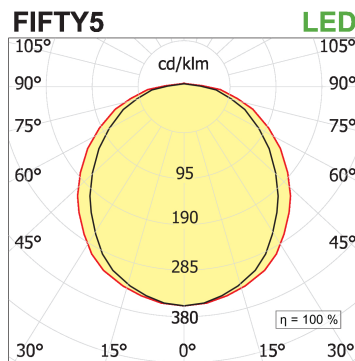

**Fifty5 suspension**

code FT125.8TW/01

**PRODUCT DESCRIPTION**

Linear lighting fixtures, in extruded aluminum 55x55mm, for ceiling, suspension. Embossed painted finish. Screens for diffused light in opal polycarbonate, for the PRO version are available optics with different beam openings. Might be equipped, if necessary, with spectra for horticulture. IP40 / IP43. Available default modules and modular system.

**PRODUCT SPECS**

Installation method	Suspension
Light source	LED
Absorbed power	38.4 W
Color temperature	Tunable White
Color rendering index CRI	>90
Finishing	White
MacAdam color tolerance	3
Life time estimate	50000h Ta 25° L80B10
Protocol	On/Off
Energy efficiency class	D
Dimension	L1702 mm
IP Grade	IP40
Power supply	220-240V 50-60Hz