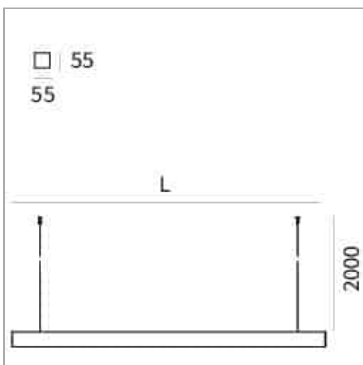

**Fifty5 suspension**

code FT125.8TW/01

**PRODUCT DESCRIPTION**

Linear lighting fixtures, in extruded aluminum 55x55mm, for ceiling, suspension. Embossed painted finish. Screens for diffused light in opal polycarbonate, for the PRO version are available optics with different beam openings. Might be equipped, if necessary, with spectra for horticulture. IP40 / IP43. Available default modules and modular system.

**PRODUCT SPECS**

Installation method	Suspension
Light source	LED
Absorbed power	38.4 W
Color temperature	Tunable White
Color rendering index CRI	>90
Finishing	White
MacAdam color tolerance	3
Life time estimate	50000h Ta 25° L80B10
Protocol	On/Off
Energy efficiency class	D
Dimension	L1702 mm
IP Grade	IP40
Power supply	220-240V 50-60Hz