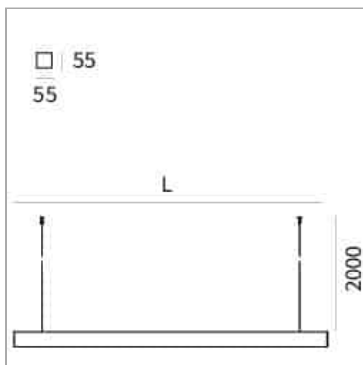

Fifty5 suspension

code FT125.840/01

PRODUCT DESCRIPTION

Linear lighting fixtures, in extruded aluminum 55x55mm, for ceiling, suspension. Embossed painted finish. Screens for diffused light in opal polycarbonate, for the PRO version are available optics with different beam openings. Might be equipped, if necessary, with spectra for horticulture. IP40 / IP43. Available default modules and modular system.

PRODUCT SPECS

Installation method	Suspension
Light source	LED
Absorbed power	38.4 W
Color temperature	4000K
Color rendering index CRI	>90
Finishing	White
Luminous flux of the product	2087 lm
Luminous efficiency	54 lm/W
MacAdam color tolerance	3
Life time estimate	50000h Ta 25° L80B10
Protocol	On/Off
Energy efficiency class	D
Dimension	L1702 mm
IP Grade	IP40
Power supply	220-240V 50-60Hz