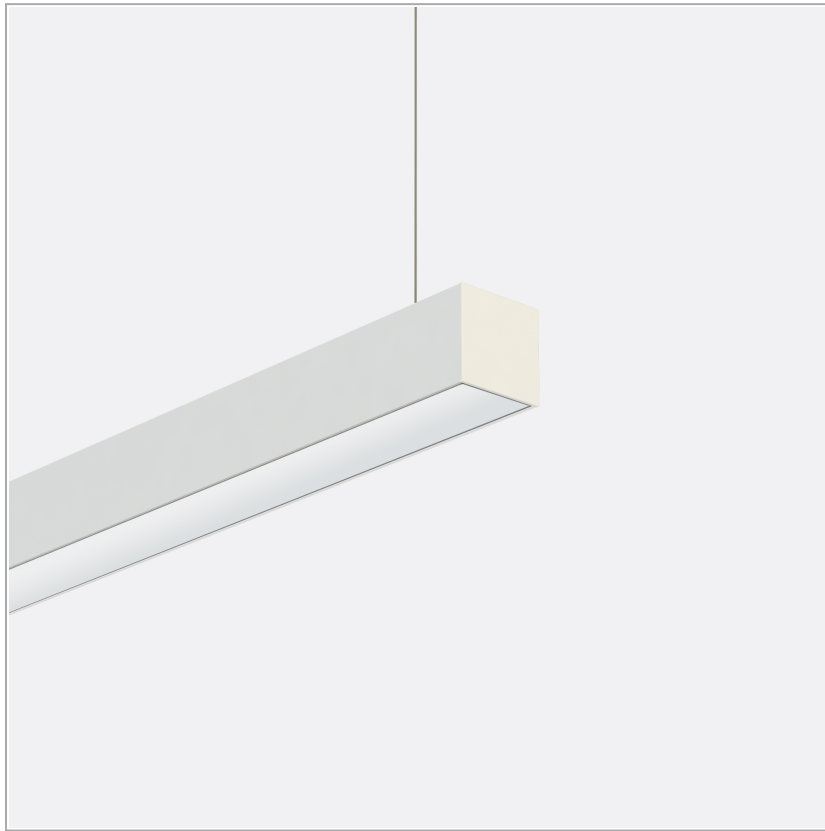

Fifty5 suspension

code FT125.840/01

PRODUCT DESCRIPTION

Linear lighting fixtures, in extruded aluminum 55x55mm, for ceiling, suspension. Embossed painted finish. Screens for diffused light in opal polycarbonate, for the PRO version are available optics with different beam openings. Might be equipped, if necessary, with spectra for horticulture. IP40 / IP43. Available default modules and modular system.

PRODUCT SPECS

Installation method	Suspension
Light source	LED
Absorbed power	38.4 W
Color temperature	4000K
Color rendering index CRI	>90
Finishing	White
Luminous flux of the product	2087 lm
Luminous efficiency	54 lm/W
MacAdam color tolerance	3
Life time estimate	50000h Ta 25° L80B10
Protocol	On/Off
Energy efficiency class	D
Dimension	L1702 mm
IP Grade	IP40
Power supply	220-240V 50-60Hz