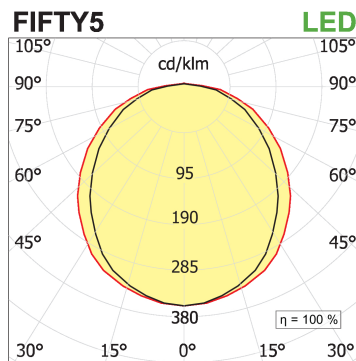

Fifty5 suspension

code FT125.840/01

PRODUCT DESCRIPTION

Linear lighting fixtures, in extruded aluminum 55x55mm, for ceiling, suspension. Embossed painted finish. Screens for diffused light in opal polycarbonate, for the PRO version are available optics with different beam openings. Might be equipped, if necessary, with spectra for horticulture. IP40 / IP43. Available default modules and modular system.

PRODUCT SPECS

Installation method	Suspension
Light source	LED
Absorbed power	38.4 W
Color temperature	4000K
Color rendering index CRI	>90
Finishing	White
Luminous flux of the product	2087 lm
Luminous efficiency	54 lm/W
MacAdam color tolerance	3
Life time estimate	50000h Ta 25° L80B10
Protocol	On/Off
Energy efficiency class	D
Dimension	L1702 mm
IP Grade	IP40
Power supply	220-240V 50-60Hz