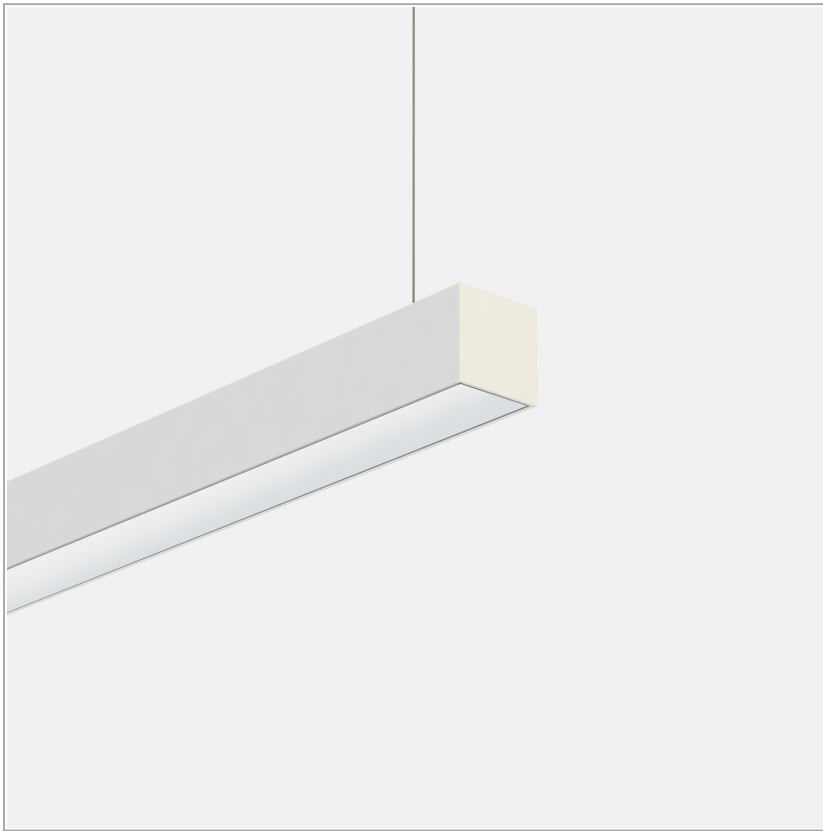

Fifty5 suspension

code FT125.827D/01

PRODUCT DESCRIPTION

Linear lighting fixtures, in extruded aluminum 55x55mm, for ceiling, suspension. Embossed painted finish. Screens for diffused light in opal polycarbonate, for the PRO version are available optics with different beam openings. Might be equipped, if necessary, with spectra for horticulture. IP40 / IP43. Available default modules and modular system.

PRODUCT SPECS

Installation method	Suspension
Light source	LED
Absorbed power	38.4 W
Color temperature	2700K
Color rendering index CRI	>90
Finishing	White
Luminous flux of the product	1992 lm
Luminous efficiency	52 lm/W
MacAdam color tolerance	3
Life time estimate	50000h Ta 25° L80B10
Protocol	Dimmable Dali
Energy efficiency class	D
Dimension	L1702 mm
IP Grade	IP40
Power supply	220-240V 50-60Hz