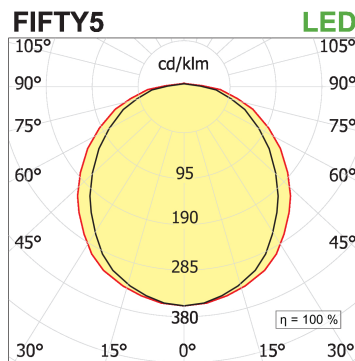

Fifty5 suspension

code FT125.827D/01

PRODUCT DESCRIPTION

Linear lighting fixtures, in extruded aluminum 55x55mm, for ceiling, suspension. Embossed painted finish. Screens for diffused light in opal polycarbonate, for the PRO version are available optics with different beam openings. Might be equipped, if necessary, with spectra for horticulture. IP40 / IP43. Available default modules and modular system.

PRODUCT SPECS

Installation method	Suspension
Light source	LED
Absorbed power	38.4 W
Color temperature	2700K
Color rendering index CRI	>90
Finishing	White
Luminous flux of the product	1992 lm
Luminous efficiency	52 lm/W
MacAdam color tolerance	3
Life time estimate	50000h Ta 25° L80B10
Protocol	Dimmable Dali
Energy efficiency class	D
Dimension	L1702 mm
IP Grade	IP40
Power supply	220-240V 50-60Hz