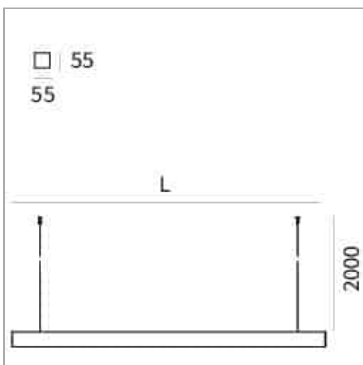

Fifty5 suspension

code FT125.827D/01

PRODUCT DESCRIPTION

Linear lighting fixtures, in extruded aluminum 55x55mm, for ceiling, suspension. Embossed painted finish. Screens for diffused light in opal polycarbonate, for the PRO version are available optics with different beam openings. Might be equipped, if necessary, with spectra for horticulture. IP40 / IP43. Available default modules and modular system.

PRODUCT SPECS

Installation method	Suspension
Light source	LED
Absorbed power	38.4 W
Color temperature	2700K
Color rendering index CRI	>90
Finishing	White
Luminous flux of the product	1992 lm
Luminous efficiency	52 lm/W
MacAdam color tolerance	3
Life time estimate	50000h Ta 25° L80B10
Protocol	Dimmable Dali
Energy efficiency class	D
Dimension	L1702 mm
IP Grade	IP40
Power supply	220-240V 50-60Hz