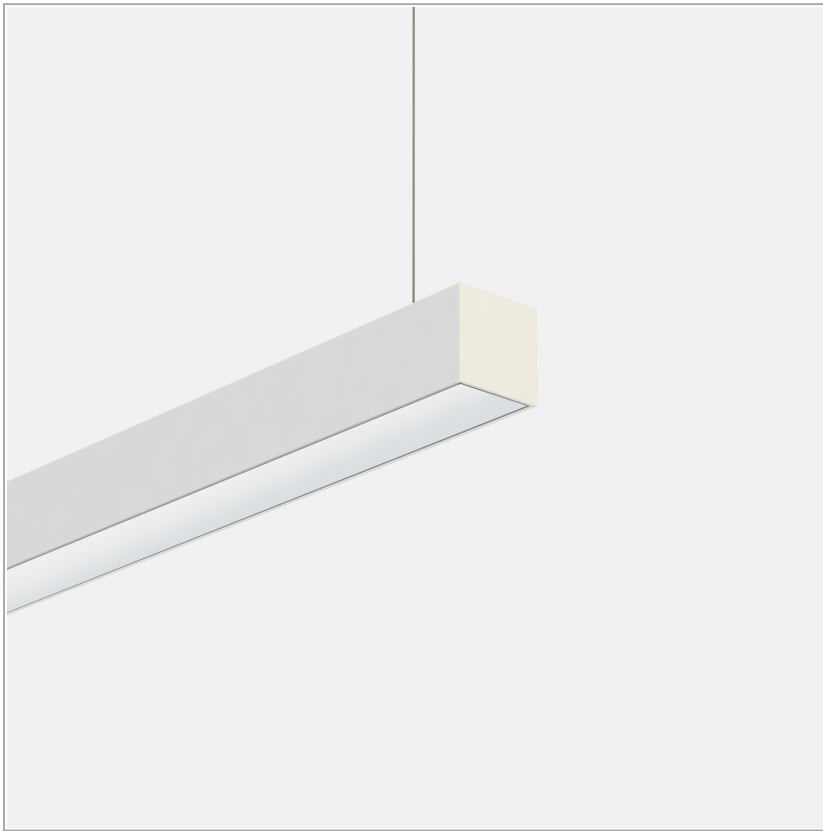

**Fifty5 suspension**

code FT124.827D/01

**PRODUCT DESCRIPTION**

Linear lighting fixtures, in extruded aluminum 55x55mm, for ceiling, suspension. Embossed painted finish. Screens for diffused light in opal polycarbonate, for the PRO version are available optics with different beam openings. Might be equipped, if necessary, with spectra for horticulture. IP40 / IP43. Available default modules and modular system.

**PRODUCT SPECS**

Installation method	Suspension
Light source	LED COB
Absorbed power	32 W
Color temperature	2700K
Color rendering index CRI	>90
Finishing	White
Luminous flux of the product	3604 lm
Luminous efficiency	113 lm/W
MacAdam color tolerance	3
Life time estimate	50000h Ta 25° L80B10
Protocol	Dimmable Dali
Energy efficiency class	D
Dimension	L1422 mm
IP Grade	IP40
Power supply	220-240V 50-60Hz