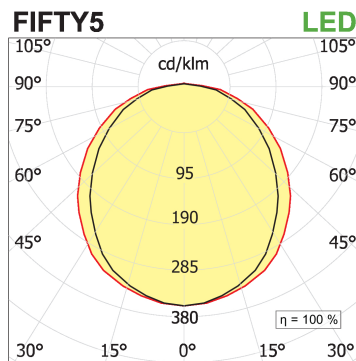

**Fifty5 suspension**

code FT124.827D/01

**PRODUCT DESCRIPTION**

Linear lighting fixtures, in extruded aluminum 55x55mm, for ceiling, suspension. Embossed painted finish. Screens for diffused light in opal polycarbonate, for the PRO version are available optics with different beam openings. Might be equipped, if necessary, with spectra for horticulture. IP40 / IP43. Available default modules and modular system.

**PRODUCT SPECS**

Installation method	Suspension
Light source	LED COB
Absorbed power	32 W
Color temperature	2700K
Color rendering index CRI	>90
Finishing	White
Luminous flux of the product	3604 lm
Luminous efficiency	113 lm/W
MacAdam color tolerance	3
Life time estimate	50000h Ta 25° L80B10
Protocol	Dimmable Dali
Energy efficiency class	D
Dimension	L1422 mm
IP Grade	IP40
Power supply	220-240V 50-60Hz