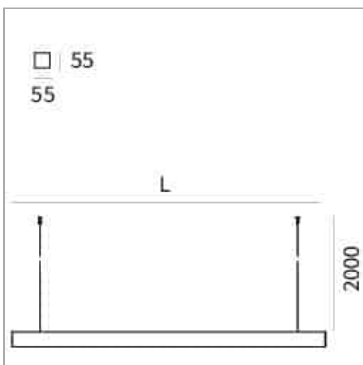

**Fifty5 suspension**

code FT124.827D/01

**PRODUCT DESCRIPTION**

Linear lighting fixtures, in extruded aluminum 55x55mm, for ceiling, suspension. Embossed painted finish. Screens for diffused light in opal polycarbonate, for the PRO version are available optics with different beam openings. Might be equipped, if necessary, with spectra for horticulture. IP40 / IP43. Available default modules and modular system.

**PRODUCT SPECS**

Installation method	Suspension
Light source	LED COB
Absorbed power	32 W
Color temperature	2700K
Color rendering index CRI	>90
Finishing	White
Luminous flux of the product	3604 lm
Luminous efficiency	113 lm/W
MacAdam color tolerance	3
Life time estimate	50000h Ta 25° L80B10
Protocol	Dimmable Dali
Energy efficiency class	D
Dimension	L1422 mm
IP Grade	IP40
Power supply	220-240V 50-60Hz