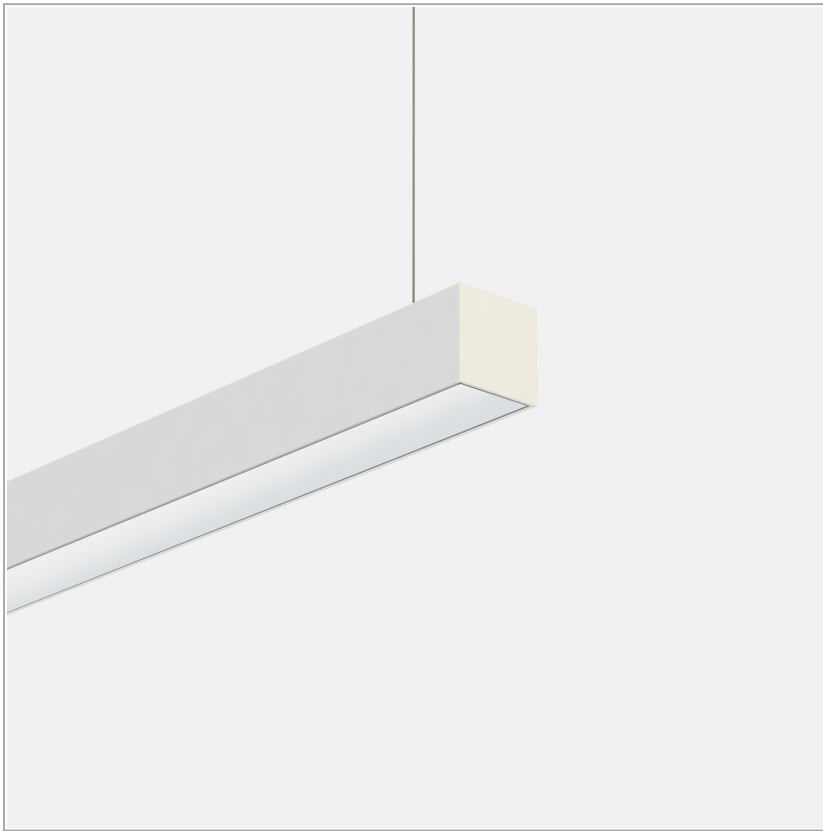

## Fifty5 suspension

code FT122.830D/01

### PRODUCT DESCRIPTION

Linear lighting fixtures, in extruded aluminum 55x55mm, for ceiling, suspension. Embossed painted finish. Screens for diffused light in opal polycarbonate, for the PRO version are available optics with different beam openings. Might be equipped, if necessary, with spectra for horticulture. IP40 / IP43. Available default modules and modular system.

### PRODUCT SPECS

Installation method	Suspension
Light source	LED
Absorbed power	19,2 W
Color temperature	3000K
Color rendering index CRI	>90
Finishing	White
Luminous flux of the product	996 lm
Luminous efficiency	52 lm/W
MacAdam color tolerance	3
Life time estimate	50000h Ta 25° L80B10
Protocol	Dimmable Dali
Energy efficiency class	D
Dimension	L862 mm
IP Grade	IP40
Power supply	220-240V 50-60Hz