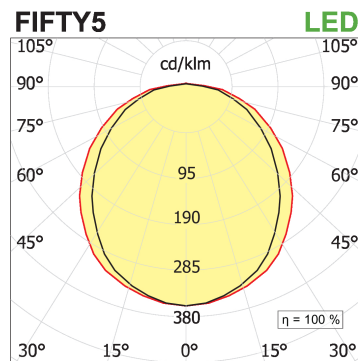

## Fifty5 suspension

code FT122.830D/01

### PRODUCT DESCRIPTION

Linear lighting fixtures, in extruded aluminum 55x55mm, for ceiling, suspension. Embossed painted finish. Screens for diffused light in opal polycarbonate, for the PRO version are available optics with different beam openings. Might be equipped, if necessary, with spectra for horticulture. IP40 / IP43. Available default modules and modular system.

### PRODUCT SPECS

Installation method	Suspension
Light source	LED
Absorbed power	19,2 W
Color temperature	3000K
Color rendering index CRI	>90
Finishing	White
Luminous flux of the product	996 lm
Luminous efficiency	52 lm/W
MacAdam color tolerance	3
Life time estimate	50000h Ta 25° L80B10
Protocol	Dimmable Dali
Energy efficiency class	D
Dimension	L862 mm
IP Grade	IP40
Power supply	220-240V 50-60Hz