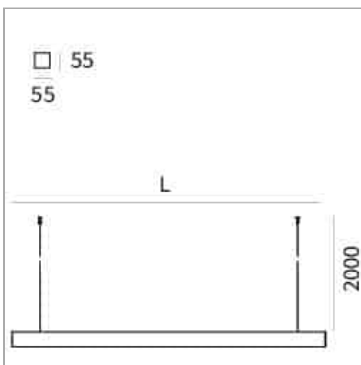

## Fifty5 suspension

code FT122.830D/01

### PRODUCT DESCRIPTION

Linear lighting fixtures, in extruded aluminum 55x55mm, for ceiling, suspension. Embossed painted finish. Screens for diffused light in opal polycarbonate, for the PRO version are available optics with different beam openings. Might be equipped, if necessary, with spectra for horticulture. IP40 / IP43. Available default modules and modular system.

### PRODUCT SPECS

Installation method	Suspension
Light source	LED
Absorbed power	19,2 W
Color temperature	3000K
Color rendering index CRI	>90
Finishing	White
Luminous flux of the product	996 lm
Luminous efficiency	52 lm/W
MacAdam color tolerance	3
Life time estimate	50000h Ta 25° L80B10
Protocol	Dimmable Dali
Energy efficiency class	D
Dimension	L862 mm
IP Grade	IP40
Power supply	220-240V 50-60Hz