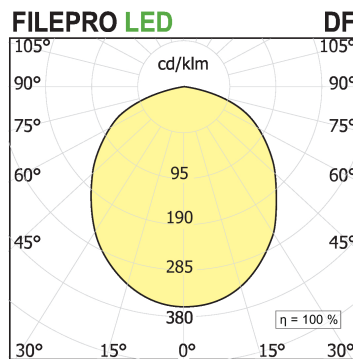

File Pro Suspension

code FP011.940DFD/01

PRODUCT DESCRIPTION

Direct light indoor suspension lamp made of extruded 6060 aluminium; assembled and wired on extruded aluminium; color rendering index CRI >90. Protocol Dimmable Dali. Complete with steel suspension cables with micrometric adjuster to adjust the height and balance stabilizer to adjust the horizontality of the product; Lamp with white powder-coated finish; high efficiency professional optics in polycarbonate; beam . IP40 protection rating.

PRODUCT SPECS

Installation method	Suspension
Light source	LED pro
Absorbed power	112 W
Color temperature	4000K
Color rendering index CRI	>90
Optic	Diffused
Finishing	White
Luminous flux of the product	15866 lm
Luminous efficiency	142 lm/W
MacAdam color tolerance	3
Life time estimate	3SDCM 50000h L90 B10 Ta 25°C
Protocol	Dimmable Dali
Energy efficiency class	D
Weight	10 Kg
Dimension	L2870 mm
IP Grade	IP40
Power supply	220-240V 50-60Hz