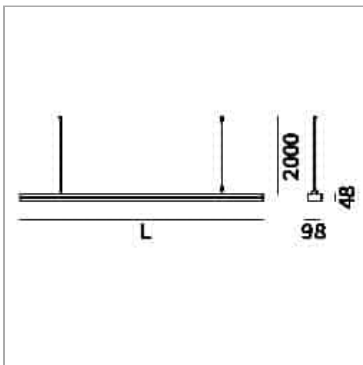

File Pro Suspension

code FP011.940DFD/01

PRODUCT DESCRIPTION

Direct light indoor suspension lamp made of extruded 6060 aluminium; assembled and wired on extruded aluminium; color rendering index CRI >90. Protocol Dimmable Dali. Complete with steel suspension cables with micrometric adjuster to adjust the height and balance stabilizer to adjust the horizontality of the product; Lamp with white powder-coated finish; high efficiency professional optics in polycarbonate; beam . IP40 protection rating.

PRODUCT SPECS

Installation method	Suspension
Light source	LED pro
Absorbed power	112 W
Color temperature	4000K
Color rendering index CRI	>90
Optic	Diffused
Finishing	White
Luminous flux of the product	15866 lm
Luminous efficiency	142 lm/W
MacAdam color tolerance	3
Life time estimate	3SDCM 50000h L90 B10 Ta 25°C
Protocol	Dimmable Dali
Energy efficiency class	D
Weight	10 Kg
Dimension	L2870 mm
IP Grade	IP40
Power supply	220-240V 50-60Hz