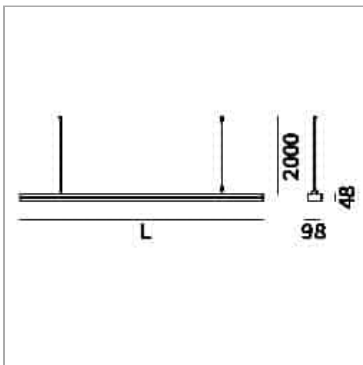

File Pro Suspension

code FP008.940SAD/01

PRODUCT DESCRIPTION

Direct light indoor suspension lamp made of extruded 6060 aluminium; assembled and wired on extruded aluminium; color rendering index CRI >90. Protocol Dimmable Dali. Complete with steel suspension cables with micrometric adjuster to adjust the height and balance stabilizer to adjust the horizontality of the product; Lamp with white powder-coated finish; high efficiency professional optics in polycarbonate; beam . IP40 protection rating.

PRODUCT SPECS

Installation method	Suspension
Light source	LED pro
Absorbed power	67,2 W
Color temperature	4000K
Color rendering index CRI	>90
Optic	Single asym
Finishing	White
Luminous flux of the product	10938 lm
Luminous efficiency	163 lm/W
MacAdam color tolerance	3
Life time estimate	3SDCM 50000h L90 B10 Ta 25°C
Protocol	Dimmable Dali
Energy efficiency class	D
Weight	5.4 Kg
Dimension	L1726 mm
IP Grade	IP40
Power supply	220-240V 50-60Hz