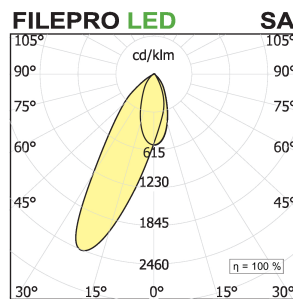

File Pro Suspension

code FP008.940SAD/01

PRODUCT DESCRIPTION

Direct light indoor suspension lamp made of extruded 6060 aluminium; assembled and wired on extruded aluminium; color rendering index CRI >90. Protocol Dimmable Dali. Complete with steel suspension cables with micrometric adjuster to adjust the height and balance stabilizer to adjust the horizontality of the product; Lamp with white powder-coated finish; high efficiency professional optics in polycarbonate; beam . IP40 protection rating.

PRODUCT SPECS

Installation method	Suspension
Light source	LED pro
Absorbed power	67,2 W
Color temperature	4000K
Color rendering index CRI	>90
Optic	Single asym
Finishing	White
Luminous flux of the product	10938 lm
Luminous efficiency	163 lm/W
MacAdam color tolerance	3
Life time estimate	3SDCM 50000h L90 B10 Ta 25°C
Protocol	Dimmable Dali
Energy efficiency class	D
Weight	5.4 Kg
Dimension	L1726 mm
IP Grade	IP40
Power supply	220-240V 50-60Hz