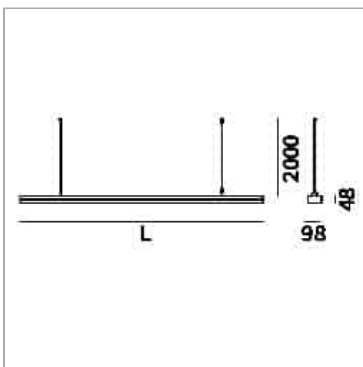

File Pro Suspension

code FP008.927WID/01

PRODUCT DESCRIPTION

Direct light indoor suspension lamp made of extruded 6060 aluminium; assembled and wired on extruded aluminium; color rendering index CRI >90. Protocol Dimmable Dali. Complete with steel suspension cables with micrometric adjuster to adjust the height and balance stabilizer to adjust the horizontality of the product; Lamp with white powder-coated finish; high efficiency professional optics in polycarbonate; beam . IP40 protection rating.

PRODUCT SPECS

Installation method	Suspension
Light source	LED pro
Absorbed power	67,2 W
Color temperature	2700K
Color rendering index CRI	>90
Optic	60° UGR
Finishing	White
Luminous flux of the product	10486 lm
Luminous efficiency	156 lm/W
MacAdam color tolerance	3
Life time estimate	3SDCM 50000h L90 B10 Ta 25°C
Protocol	Dimmable Dali
Energy efficiency class	D
Weight	5.4 Kg
Dimension	L1726 mm
IP Grade	IP40
Power supply	220-240V 50-60Hz