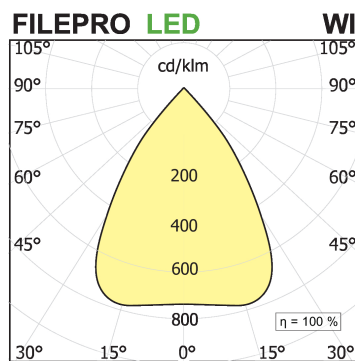

File Pro Suspension

code FP008.927WID/01

PRODUCT DESCRIPTION

Direct light indoor suspension lamp made of extruded 6060 aluminium; assembled and wired on extruded aluminium; color rendering index CRI >90. Protocol Dimmable Dali. Complete with steel suspension cables with micrometric adjuster to adjust the height and balance stabilizer to adjust the horizontality of the product; Lamp with white powder-coated finish; high efficiency professional optics in polycarbonate; beam . IP40 protection rating.

PRODUCT SPECS

Installation method	Suspension
Light source	LED pro
Absorbed power	67,2 W
Color temperature	2700K
Color rendering index CRI	>90
Optic	60° UGR
Finishing	White
Luminous flux of the product	10486 lm
Luminous efficiency	156 lm/W
MacAdam color tolerance	3
Life time estimate	3SDCM 50000h L90 B10 Ta 25°C
Protocol	Dimmable Dali
Energy efficiency class	D
Weight	5.4 Kg
Dimension	L1726 mm
IP Grade	IP40
Power supply	220-240V 50-60Hz