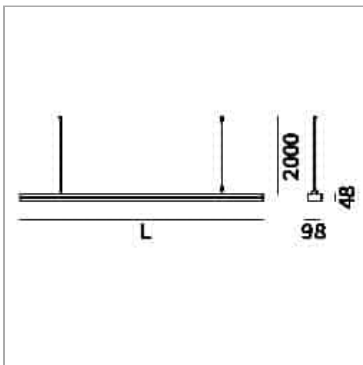

File Pro Suspension

code FP004.927WID/01

PRODUCT DESCRIPTION

Direct light indoor suspension lamp made of extruded 6060 aluminium; assembled and wired on extruded aluminium; color rendering index CRI >90. Protocol Dimmable Dali. Complete with steel suspension cables with micrometric adjuster to adjust the height and balance stabilizer to adjust the horizontality of the product; Lamp with white powder-coated finish; high efficiency professional optics in polycarbonate; beam . IP40 protection rating.

PRODUCT SPECS

Installation method	Suspension
Light source	LED pro
Absorbed power	28,7 W
Color temperature	2700K
Color rendering index CRI	>90
Optic	60° UGR
Finishing	White
Luminous flux of the product	4555 lm
Luminous efficiency	159 lm/W
MacAdam color tolerance	3
Life time estimate	3SDCM 50000h L90 B10 Ta 25°C
Protocol	Dimmable Dali
Energy efficiency class	D
Weight	5.2 Kg
Dimension	L1440 mm
IP Grade	IP40
Power supply	220-240V 50-60Hz