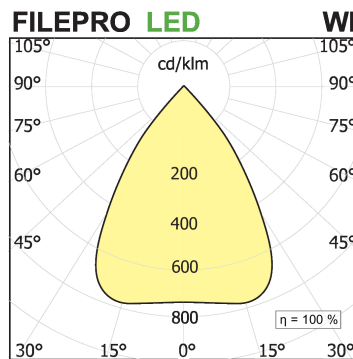

File Pro Suspension

code FP004.927WID/01

PRODUCT DESCRIPTION

Direct light indoor suspension lamp made of extruded 6060 aluminium; assembled and wired on extruded aluminium; color rendering index CRI >90. Protocol Dimmable Dali. Complete with steel suspension cables with micrometric adjuster to adjust the height and balance stabilizer to adjust the horizontality of the product; Lamp with white powder-coated finish; high efficiency professional optics in polycarbonate; beam . IP40 protection rating.

PRODUCT SPECS

Installation method	Suspension
Light source	LED pro
Absorbed power	28,7 W
Color temperature	2700K
Color rendering index CRI	>90
Optic	60° UGR
Finishing	White
Luminous flux of the product	4555 lm
Luminous efficiency	159 lm/W
MacAdam color tolerance	3
Life time estimate	3SDCM 50000h L90 B10 Ta 25°C
Protocol	Dimmable Dali
Energy efficiency class	D
Weight	5.2 Kg
Dimension	L1440 mm
IP Grade	IP40
Power supply	220-240V 50-60Hz