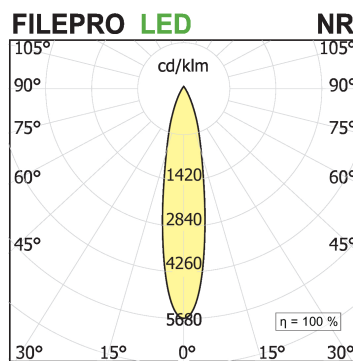

**File Pro Suspension**

code FP002.927NRD/01

**PRODUCT DESCRIPTION**

Direct light indoor suspension lamp made of extruded 6060 aluminium; assembled and wired on extruded aluminium; color rendering index CRI >90. Protocol Dimmable Dali. Complete with steel suspension cables with micrometric adjuster to adjust the height and balance stabilizer to adjust the horizontality of the product; Lamp with white powder-coated finish; high efficiency professional optics in polycarbonate; beam . IP40 protection rating.

**PRODUCT SPECS**

Installation method	Suspension
Light source	LED pro
Absorbed power	43,4 W
Color temperature	2700K
Color rendering index CRI	>90
Optic	Narrow 30
Finishing	White
Luminous flux of the product	7152 lm
Luminous efficiency	165 lm/W
MacAdam color tolerance	3
Life time estimate	3SDCM 50000h L90 B10 Ta 25°C
Protocol	Dimmable Dali
Energy efficiency class	D
Weight	4.3 Kg
Dimension	L1150 mm
IP Grade	IP40
Power supply	220-240V 50-60Hz