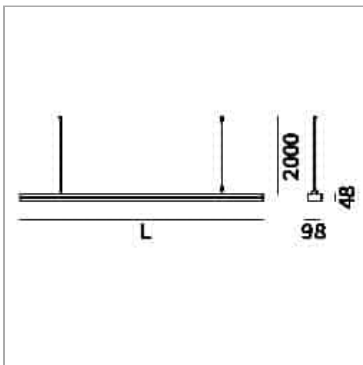

**File Pro Suspension**

code FP002.927NRD/01

**PRODUCT DESCRIPTION**

Direct light indoor suspension lamp made of extruded 6060 aluminium; assembled and wired on extruded aluminium; color rendering index CRI >90. Protocol Dimmable Dali. Complete with steel suspension cables with micrometric adjuster to adjust the height and balance stabilizer to adjust the horizontality of the product; Lamp with white powder-coated finish; high efficiency professional optics in polycarbonate; beam . IP40 protection rating.

**PRODUCT SPECS**

Installation method	Suspension
Light source	LED pro
Absorbed power	43,4 W
Color temperature	2700K
Color rendering index CRI	>90
Optic	Narrow 30
Finishing	White
Luminous flux of the product	7152 lm
Luminous efficiency	165 lm/W
MacAdam color tolerance	3
Life time estimate	3SDCM 50000h L90 B10 Ta 25°C
Protocol	Dimmable Dali
Energy efficiency class	D
Weight	4.3 Kg
Dimension	L1150 mm
IP Grade	IP40
Power supply	220-240V 50-60Hz