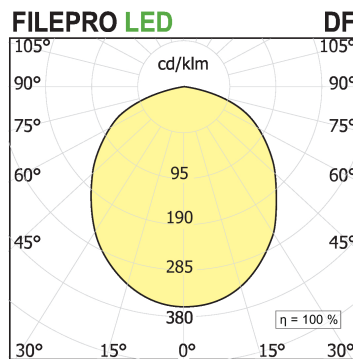

File Pro Suspension

code FP001.930DFD/01

PRODUCT DESCRIPTION

Direct light indoor suspension lamp made of extruded 6060 aluminium; assembled and wired on extruded aluminium; color rendering index CRI >90. Protocol Dimmable Dali. Complete with steel suspension cables with micrometric adjuster to adjust the height and balance stabilizer to adjust the horizontality of the product; Lamp with white powder-coated finish; high efficiency professional optics in polycarbonate; beam . IP40 protection rating.

PRODUCT SPECS

Installation method	Suspension
Light source	LED pro
Absorbed power	22 W
Color temperature	3000K
Color rendering index CRI	>90
Optic	Diffused
Finishing	White
Luminous flux of the product	3052 lm
Luminous efficiency	139 lm/W
MacAdam color tolerance	3
Life time estimate	3SDCM 50000h L90 B10 Ta 25°C
Protocol	Dimmable Dali
Energy efficiency class	D
Weight	4.3 Kg
Dimension	L1150 mm
IP Grade	IP40
Power supply	220-240V 50-60Hz