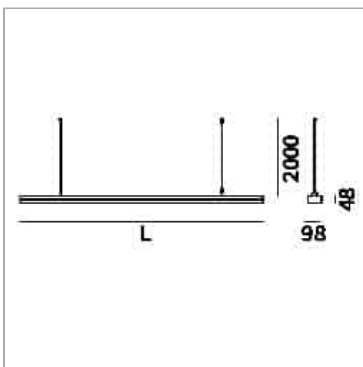

File Pro Suspension

code FP001.930DFD/01

PRODUCT DESCRIPTION

Direct light indoor suspension lamp made of extruded 6060 aluminium; assembled and wired on extruded aluminium; color rendering index CRI >90. Protocol Dimmable Dali. Complete with steel suspension cables with micrometric adjuster to adjust the height and balance stabilizer to adjust the horizontality of the product; Lamp with white powder-coated finish; high efficiency professional optics in polycarbonate; beam . IP40 protection rating.

PRODUCT SPECS

Installation method	Suspension
Light source	LED pro
Absorbed power	22 W
Color temperature	3000K
Color rendering index CRI	>90
Optic	Diffused
Finishing	White
Luminous flux of the product	3052 lm
Luminous efficiency	139 lm/W
MacAdam color tolerance	3
Life time estimate	3SDCM 50000h L90 B10 Ta 25°C
Protocol	Dimmable Dali
Energy efficiency class	D
Weight	4.3 Kg
Dimension	L1150 mm
IP Grade	IP40
Power supply	220-240V 50-60Hz