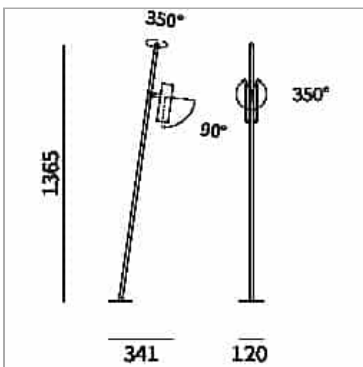

IFerrosi floor pole H1300-60

code IF05.930W/99

PRODUCT DESCRIPTION

Family of outdoor floor or wall luminaires, available in finished modules or in a modular system for maximum customization. Versions with LED source projectors for accent light are available. Poles of different heights from 700mm to 3000mm are available, to be combined with spots of 6.7W or 18W. Fixing base or possibility to install in different surfaces: flange for wooden surfaces, clamp for concrete and stake for ground. IP54.

PRODUCT SPECS

Installation method	Floor
Light source	LED
Absorbed power	6,7 W
Color temperature	3000K
Color rendering index CRI	>90
Optic	Wide 38°
Finishing	Graphite
Luminous flux of the product	712 lm
Luminous efficiency	106 lm/W
MacAdam color tolerance	3
Life time estimate	3SDCM 50000h L90 B10 Ta 25°C
Protocol	On/Off
Energy efficiency class	D
Weight	2.6 Kg
Dimension	L60xW350xH1365 mm
IP Grade	Ip66
Protection Class	Class III appliance
Power supply/Transformer	Not included
Protocol	See power supply