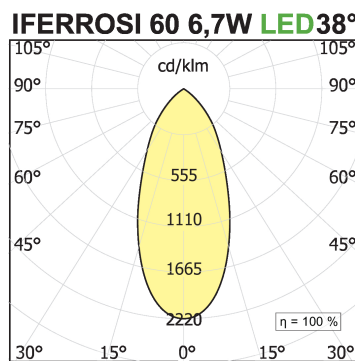

IFerrosi floor pole H1300-60

code IF05.930W/99

PRODUCT DESCRIPTION

Family of outdoor floor or wall luminaires, available in finished modules or in a modular system for maximum customization. Versions with LED source projectors for accent light are available. Poles of different heights from 700mm to 3000mm are available, to be combined with spots of 6.7W or 18W. Fixing base or possibility to install in different surfaces: flange for wooden surfaces, clamp for concrete and stake for ground. IP54.

PRODUCT SPECS

Installation method	Floor
Light source	LED
Absorbed power	6,7 W
Color temperature	3000K
Color rendering index CRI	>90
Optic	Wide 38°
Finishing	Graphite
Luminous flux of the product	712 lm
Luminous efficiency	106 lm/W
MacAdam color tolerance	3
Life time estimate	3SDCM 50000h L90 B10 Ta 25°C
Protocol	On/Off
Energy efficiency class	D
Weight	2.6 Kg
Dimension	L60xW350xH1365 mm
IP Grade	Ip66
Protection Class	Class III appliance
Power supply/Transformer	Not included
Protocol	See power supply