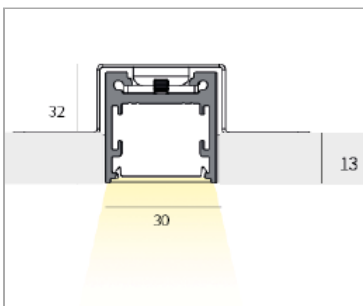

File 30 Trimless Recessed

code F3013.830X/01

PRODUCT DESCRIPTION

Direct and diffused recessed lamp, shaved indoor, extruded aluminum profile 30x30mm, color rendering index CRI>80. Epoxy powder coating, colour finish white. Product complete with and side cast caps in the same finish. Degree of protection IP40. Requires remote system for electronic power supply.

PRODUCT SPECS

Installation method	Trimless recessed
Light source	Linea Led
Absorbed power	34,3 W
Color temperature	3000K
Color rendering index CRI	>90
Optic	Microprismatic diffuser
Finishing	White
Luminous flux of the product	4340 lm
Luminous efficiency	127 lm/W
Weight	1.10 Kg
Dimension	L1564 mm
Hole size	30xL + 2 mm
IP Grade	IP40
Protection Class	Class III appliance
Power supply/Transformer	Not included
Protocol	See power supply