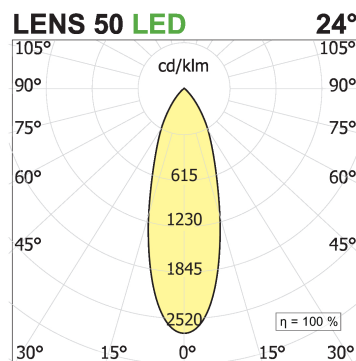

**Mini Track - IPipedi 55/125h**

code PP005.930F/01

**PRODUCT DESCRIPTION**

Lighting fixtures with indoor track characterized by a sectional tube made of extruded aluminum 55 mm in diameter. Led cob cri>90. 2000mm suspension cable. Color finish white. Degree of protection IP20.

**PRODUCT SPECS**

Installation method	Mini Track
Light source	LED
Absorbed power	8 W
Color temperature	3000K
Color rendering index CRI	90
Optic	Flood 24°
Finishing	White
Luminous flux of the product	906 lm
Luminous efficiency	113 lm/W
Protocol	On/Off
Weight	1 Kg
Dimension	H125 Ø55 mm
IP Grade	IP20
Power supply/Transformer	Not included
Protocol	See power supply