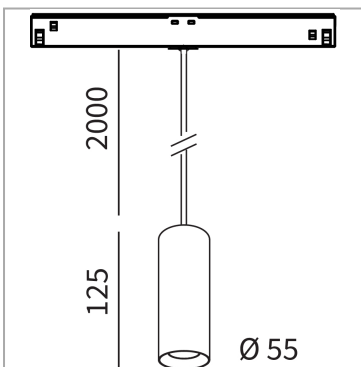

**Mini Track - IPipedi 55/125h**

code PP005.930F/01

**PRODUCT DESCRIPTION**

Lighting fixtures with indoor track characterized by a sectional tube made of extruded aluminum 55 mm in diameter. Led cob cri>90. 2000mm suspension cable. Color finish white. Degree of protection IP20.

**PRODUCT SPECS**

Installation method	Mini Track
Light source	LED
Absorbed power	8 W
Color temperature	3000K
Color rendering index CRI	90
Optic	Flood 24°
Finishing	White
Luminous flux of the product	906 lm
Luminous efficiency	113 lm/W
Protocol	On/Off
Weight	1 Kg
Dimension	H125 Ø55 mm
IP Grade	IP20
Power supply/Transformer	Not included
Protocol	See power supply