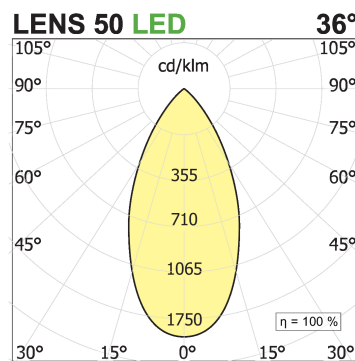

Mini Track - IPipedi 55/125h

code PP005.927W/01

PRODUCT DESCRIPTION

Lighting fixtures with indoor track characterized by a sectional tube made of extruded aluminum 55 mm in diameter. Led cob cri>90. 2000mm suspension cable. Color finish white. Degree of protection IP20.

PRODUCT SPECS

Installation method	Mini Track
Light source	LED
Absorbed power	8 W
Color temperature	2700K
Color rendering index CRI	90
Optic	Wide 36°
Finishing	White
Luminous flux of the product	809 lm
Luminous efficiency	101 lm/W
Protocol	On/Off
Weight	1 Kg
Dimension	H125 Ø55 mm
IP Grade	IP20
Power supply/Transformer	Not included
Protocol	See power supply