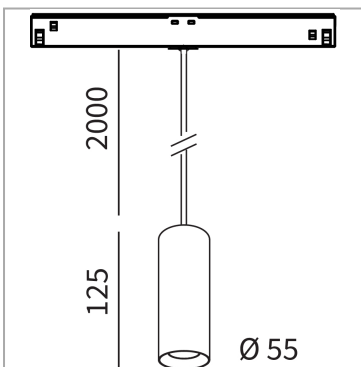

Mini Track - IPipedi 55/125h

code PP005.927W/01

PRODUCT DESCRIPTION

Lighting fixtures with indoor track characterized by a sectional tube made of extruded aluminum 55 mm in diameter. Led cob cri>90. 2000mm suspension cable. Color finish white. Degree of protection IP20.

PRODUCT SPECS

Installation method	Mini Track
Light source	LED
Absorbed power	8 W
Color temperature	2700K
Color rendering index CRI	90
Optic	Wide 36°
Finishing	White
Luminous flux of the product	809 lm
Luminous efficiency	101 lm/W
Protocol	On/Off
Weight	1 Kg
Dimension	H125 Ø55 mm
IP Grade	IP20
Power supply/Transformer	Not included
Protocol	See power supply