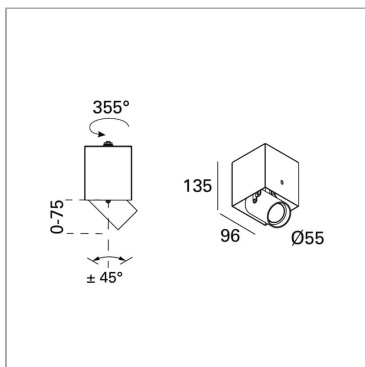

Mini Sight Minimal 1M

code MS50.9TWF/01

PRODUCT DESCRIPTION

Square recessed fixture without frame. Adjustable pull-out optic

PRODUCT SPECS

Installation method	Trimless recessed
Light source	GU10
Absorbed power	50 W
Color temperature	Tunable White
Color rendering index CRI	Depending on the bulb (not included)
Optic	Flood 27°
Finishing	White
Luminous flux of the product	Depending on the bulb (not included)
Luminous efficiency	Depending on the bulb (not included)
Energy efficiency class	E-G
Weight	0.55 Kg
Dimension	L96xW96xH135 Ø55 mm
IP Grade	IP20
Power supply/Transformer	Not included
Protocol	See power supply

WEB PAGE

ASSEMBLY INSTRUCTIONS

MANDATORY ACCESSORIES

Accessori Wallbox Frame for Mini sight 1M

code MSC21

inspectable Frame to Be Fixed and plastered in 15mm height plasterBoard False ceilings

Technical Sheet

Box mini sight 1M

code MSC11

Galvanized metal wallbox to be recessed in brick walls or reinforced concrete to fit the article MINI INCAS 1M

Technical Sheet