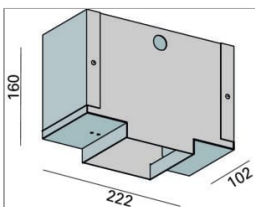

Mini Sight Minimal 1M

code MS50.9TWF/01

PRODUCT DESCRIPTION

Square recessed fixture without frame. Adjustable pull-out optic

PRODUCT SPECS

Installation method	Trimless recessed
Light source	GU10
Absorbed power	50 W
Color temperature	Tunable White
Color rendering index CRI	Depending on the bulb (not included)
Optic	Flood 27°
Finishing	White
Luminous flux of the product	Depending on the bulb (not included)
Luminous efficiency	Depending on the bulb (not included)
Energy efficiency class	E-G
Weight	0.55 Kg
Dimension	L96xW96xH135 Ø55 mm
IP Grade	IP20
Power supply/Transformer	Not included
Protocol	See power supply

WEB PAGE

ASSEMBLY INSTRUCTIONS

MANDATORY ACCESSORIES

Accessori Wallbox Frame for Mini sight 1M

code MSC21

inspectable Frame to Be Fixed and plastered in 15mm height plasterBoard False ceilings

Technical Sheet

Box mini sight 1M

code MSC11

Galvanized metal wallbox to be recessed in brick walls or reinforced concrete to fit the article MINI INCAS 1M

Technical Sheet