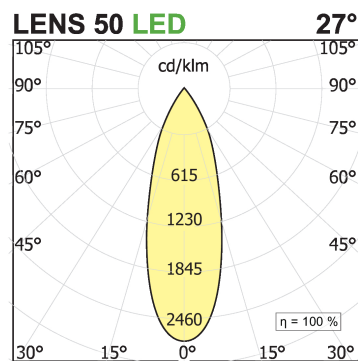

Mini Sight Minimal 1M

code MS50.9TWF/01

PRODUCT DESCRIPTION

Square recessed fixture without frame. Adjustable pull-out optic

PRODUCT SPECS

Installation method	Trimless recessed
Light source	GU10
Absorbed power	50 W
Color temperature	Tunable White
Color rendering index CRI	Depending on the bulb (not included)
Optic	Flood 27°
Finishing	White
Luminous flux of the product	Depending on the bulb (not included)
Luminous efficiency	Depending on the bulb (not included)
Energy efficiency class	E-G
Weight	0.55 Kg
Dimension	L96xW96xH135 Ø55 mm
IP Grade	IP20
Power supply/Transformer	Not included
Protocol	See power supply