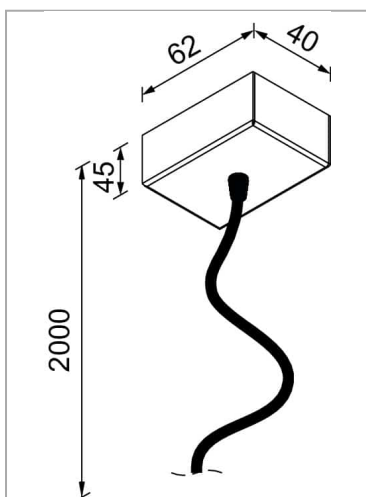

**Fifty5 System Power cable kit with  
ceiling canopy**

code LTM048.9/01

**PRODUCT DESCRIPTION**

l.2000 mm

**PRODUCT SPECS**

Installation method	system
Finishing	White
Dimension	L9xW2000xH0.8 mm

**WEB PAGE**

**ASSEMBLY  
INSTRUCTIONS**

Complies with EN605981 and related notes. In the absence of metric symbols, the measurements are all in millimetres.  
Luminous flux and power data are initially subject to tolerances +/- 10%. The values refer to an ambient temperature of 25°C unless otherwise specified.  
We reserve the right to make changes to our products at any time.