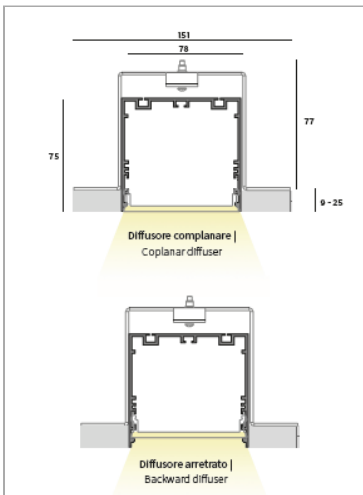

File 2 trimless recessed 32W/m

code F2135.930X/01

PRODUCT DESCRIPTION

Lamp with direct light from built-in shaved; color rendering CRI >90. Professional led modules assembled and wired on extruded aluminum heatsink with high performance reflector; equipped with springs in harmonic steel for installation in the profile Tools free; wiring through 5 cables with quick coupling terminal blocks; protocol On/Off. Lamp with colour finish white; . Degree of protection IP40/IP43.

PRODUCT SPECS

Installation method	Trimless recessed
Light source	linear LED 32W/mt CRI90
Absorbed power	63 W
Color temperature	3000K
Color rendering index CRI	90
Optic	Microprismatic diffuser
Finishing	White
Luminous flux of the product	5034 lm
Luminous efficiency	80 lm/W
Protocol	On/Off
Energy efficiency class	D
Dimension	W1985 mm
Hole size	82XL+2 mm
IP Grade	Inst. Parete Ip40 / Inst. Soffitto Ip43
Power supply	220-240V 50-60Hz