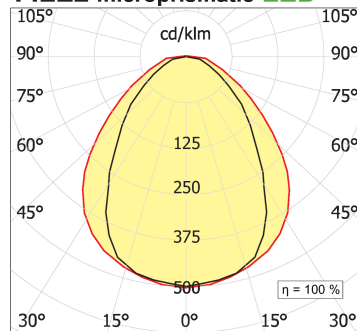

FILE2 microprismatic LED