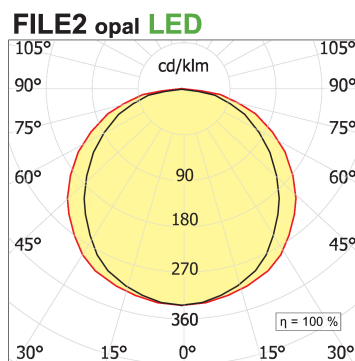

File 2 Trimless Recessed LED

code F2104.8HCPD/01

PRODUCT DESCRIPTION

Lamp with direct light from built-in shaved; color rendering CRI >90. Professional led modules assembled and wired on extruded aluminum heatsink with high performance reflector; equipped with springs in harmonic steel for installation in the profile Tools free; wiring through 5 cables with quick coupling terminal blocks; protocol Dimmable Dali. Lamp with colour finish white; . Degree of protection IP40/IP43.

PRODUCT SPECS

Installation method	Trimless recessed
Light source	LED
Absorbed power	38,4 W
Color temperature	Horticulture
Color rendering index CRI	>90
Optic	Opal polycarbonate diffuser
Finishing	White
MacAdam color tolerance	3
Life time estimate	50000h Ta 25° L80B10
Protocol	Dimmable Dali
Energy efficiency class	D
Dimension	L1700 mm
Hole size	82xL+2 mm
IP Grade	Inst. Parete Ip40 / Inst. Soffitto Ip43
Power supply	220-240V 50-60Hz