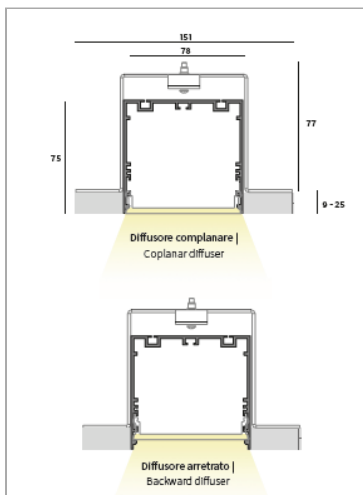

File 2 Trimless Recessed LED

code F2104.8HCPD/01

PRODUCT DESCRIPTION

Lamp with direct light from built-in shaved; color rendering CRI >90. Professional led modules assembled and wired on extruded aluminum heatsink with high performance reflector; equipped with springs in harmonic steel for installation in the profile Tools free; wiring through 5 cables with quick coupling terminal blocks; protocol Dimmable Dali. Lamp with colour finish white; . Degree of protection IP40/IP43.

PRODUCT SPECS

Installation method	Trimless recessed
Light source	LED
Absorbed power	38,4 W
Color temperature	Horticulture
Color rendering index CRI	>90
Optic	Opal polycarbonate diffuser
Finishing	White
MacAdam color tolerance	3
Life time estimate	50000h Ta 25° L80B10
Protocol	Dimmable Dali
Energy efficiency class	D
Dimension	L1700 mm
Hole size	82xL+2 mm
IP Grade	Inst. Parete Ip40 / Inst. Soffitto Ip43
Power supply	220-240V 50-60Hz