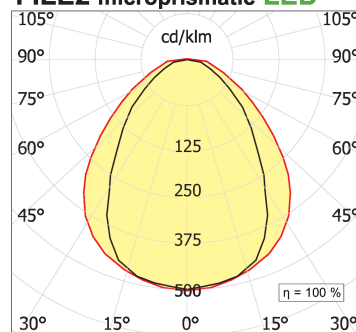

FILE2 microprismatic LED