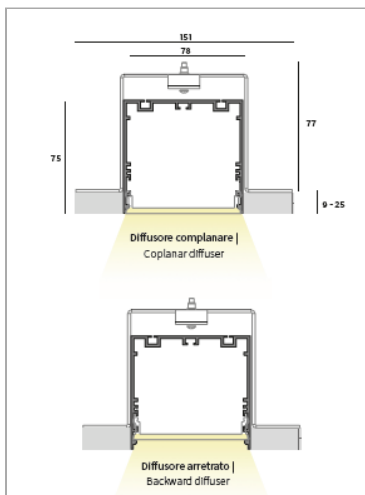

File 2 Trimless Recessed LED

code F2104.8TWX/01

PRODUCT DESCRIPTION

Lamp with direct light from built-in shaved; color rendering CRI >90. Professional led modules assembled and wired on extruded aluminum heatsink with high performance reflector; equipped with springs in harmonic steel for installation in the profile Tools free; wiring through 5 cables with quick coupling terminal blocks; protocol On/Off. Lamp with colour finish white; . Degree of protection IP40/IP43.

PRODUCT SPECS

Installation method	Trimless recessed
Light source	LED
Absorbed power	38,4 W
Color temperature	Tunable White
Color rendering index CRI	>90
Optic	Microprismatic diffuser
Finishing	White
MacAdam color tolerance	3
Life time estimate	50000h Ta 25° L80B10
Protocol	On/Off
Energy efficiency class	D
Dimension	L1700 mm
Hole size	82xL+2 mm
IP Grade	Inst. Parete Ip40 / Inst. Soffitto Ip43
Power supply	220-240V 50-60Hz