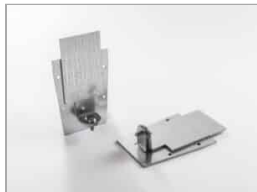

File trimless recessed

code F1106.840X/01

PRODUCT DESCRIPTION

Direct trimless recessed indoor lamp in extruded aluminum 6060, complete with led; color rendering index CRI >90. Professional led 51.2 W modules assembled and wired on extruded aluminum heatsink with high performance reflector, equipped with harmonic steel springs for installation in the profile Tools free; wiring through 5 cables with quick coupling terminal blocks; protocol On/Off; polycarbonate with diffusing film. Protection rating IP40/IP43.

FILE microprismatic LED

WEB PAGE

ASSEMBLY INSTRUCTIONS

OPTIONAL ACCESSORIES

Couple of closure heads 40 mm

code LT2480.1

Modular system for direct, diffused and/or accent lighting, consisting of hollow profiles made from 66x40 mm painted or anodised extruded aluminium, with a predefined length or cut to measure, available in the following versions: wall-mounted, ceiling-mounted, suspended, recessed with a super-slim edge trim, just 5 mm wide (61.5 x 40 mm) and trimless recessed. To be integrated with LED linear light sources, battens for T16 fluorescent lamps, projectors with built-in LED source and max 16A 3-circuit track modules for inclusion of projectors. Fluorescent battens, complete with 50/60 Hz 230/240 V electronic power supply, LED batten driver included. To be completed with side end caps with Light Proof system, opal white or microprismatic PC diffusing screen (in accordance with EN 12464-1), closing profiles, with a predefined length or cut to measure, or dark-light aluminium grille with high specular qualities and mounting brackets or suspension cables. IP40 protection rating.