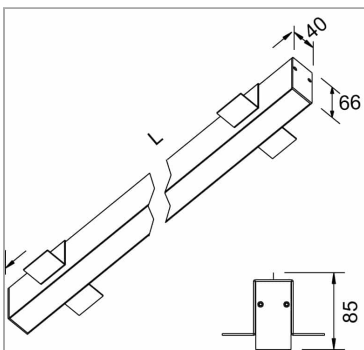

File trimless recessed

code F1106.840X/01

PRODUCT DESCRIPTION

Direct trimless recessed indoor lamp in extruded aluminum 6060, complete with led; color rendering index CRI >90. Professional led 51.2 W modules assembled and wired on extruded aluminum heatsink with high performance reflector, equipped with harmonic steel springs for installation in the profile Tools free; wiring through 5 cables with quick coupling terminal blocks; protocol On/Off; polycarbonate with diffusing film. Protection rating IP40/IP43.

PRODUCT SPECS

Installation method	Trimless recessed
Light source	LED
Absorbed power	51,2 W
Color temperature	4000K
Color rendering index CRI	>90
Optic	Microprismatic diffuser
Finishing	White
Luminous flux of the product	3972 lm
Luminous efficiency	78 lm/W
MacAdam color tolerance	3
Life time estimate	50000h Ta 25° L80B10
Protocol	On/Off
Energy efficiency class	E
Weight	3.75 Kg
Dimension	L2265 mm
Hole size	42XL+2 mm
IP Grade	Inst. Parete Ip40 / Inst. Soffitto Ip43
Power supply	220-240V 50-60Hz