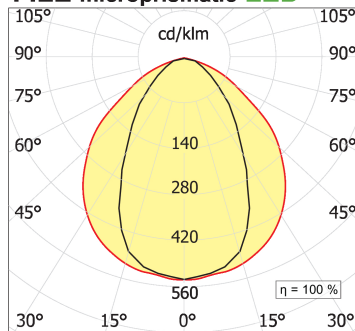

FILE microprismatic LED