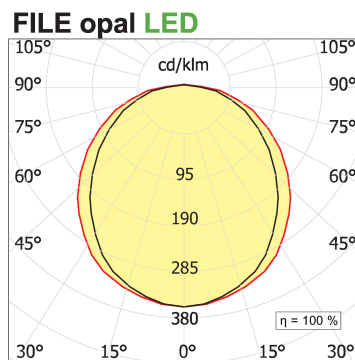

File trimless recessed

code F1106.827PD/01

PRODUCT DESCRIPTION

Direct trimless recessed indoor lamp in extruded aluminum 6060, complete with led; color rendering index CRI >90. Professional led 51.2 W modules assembled and wired on extruded aluminum heatsink with high performance reflector, equipped with harmonic steel springs for installation in the profile Tools free; wiring through 5 cables with quick coupling terminal blocks; protocol Dimmable Dali; polycarbonate with diffusing film. Protection rating IP40/IP43.

PRODUCT SPECS

Installation method	Trimless recessed
Light source	LED
Absorbed power	51,2 W
Color temperature	2700K
Color rendering index CRI	>90
Optic	Opal polycarbonate diffuser
Finishing	White
Luminous flux of the product	2884 lm
Luminous efficiency	56 lm/W
MacAdam color tolerance	3
Life time estimate	50000h Ta 25° L80B10
Protocol	Dimmable Dali
Energy efficiency class	E
Weight	3.75 Kg
Dimension	L2265 mm
Hole size	42XL+2 mm
IP Grade	Inst. Parete Ip40 / Inst. Soffitto Ip43
Power supply	220-240V 50-60Hz