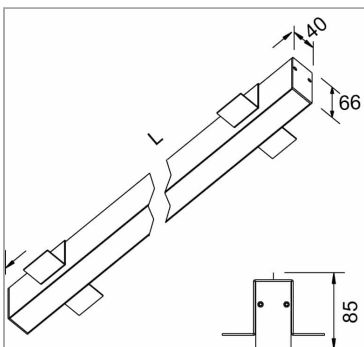

File trimless recessed

code F1106.827PD/01

PRODUCT DESCRIPTION

Direct trimless recessed indoor lamp in extruded aluminum 6060, complete with led; color rendering index CRI >90. Professional led 51.2 W modules assembled and wired on extruded aluminum heatsink with high performance reflector, equipped with harmonic steel springs for installation in the profile Tools free; wiring through 5 cables with quick coupling terminal blocks; protocol Dimmable Dali; polycarbonate with diffusing film. Protection rating IP40/IP43.

PRODUCT SPECS

Installation method	Trimless recessed
Light source	LED
Absorbed power	51,2 W
Color temperature	2700K
Color rendering index CRI	>90
Optic	Opal polycarbonate diffuser
Finishing	White
Luminous flux of the product	2884 lm
Luminous efficiency	56 lm/W
MacAdam color tolerance	3
Life time estimate	50000h Ta 25° L80B10
Protocol	Dimmable Dali
Energy efficiency class	E
Weight	3.75 Kg
Dimension	L2265 mm
Hole size	42XL+2 mm
IP Grade	Inst. Parete Ip40 / Inst. Soffitto Ip43
Power supply	220-240V 50-60Hz