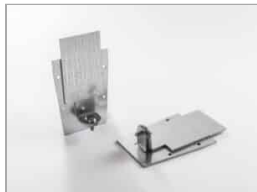

File trimless recessed

code F1105.8HCX/01

PRODUCT DESCRIPTION

Direct trimless recessed indoor lamp in extruded aluminum 6060, complete with led; color rendering index CRI >90. Professional led 44.8 W modules assembled and wired on extruded aluminum heatsink with high performance reflector, equipped with harmonic steel springs for installation in the profile Tools free; wiring through 5 cables with quick coupling terminal blocks; protocol On/Off; polycarbonate with diffusing film. Protection rating IP40/IP43.

FILE microprismatic LED

WEB PAGE

ASSEMBLY INSTRUCTIONS

OPTIONAL ACCESSORIES

Couple of closure heads 40 mm

code LT2480.1

Modular system for direct, diffused and/or accent lighting, consisting of hollow profiles made from 66x40 mm painted or anodised extruded aluminium, with a predefined length or cut to measure, available in the following versions: wall-mounted, ceiling-mounted, suspended, recessed with a super-slim edge trim, just 5 mm wide (61.5 x 40 mm) and trimless recessed. To be integrated with LED linear light sources, battens for T16 fluorescent lamps, projectors with built-in LED source and max 16A 3-circuit track modules for inclusion of projectors. Fluorescent battens, complete with 50/60 Hz 230/240 V electronic power supply, LED batten driver included. To be completed with side end caps with Light Proof system, opal white or microprismatic PC diffusing screen (in accordance with EN 12464-1), closing profiles, with a predefined length or cut to measure, or dark-light aluminium grille with high specular qualities and mounting brackets or suspension cables. IP40 protection rating.