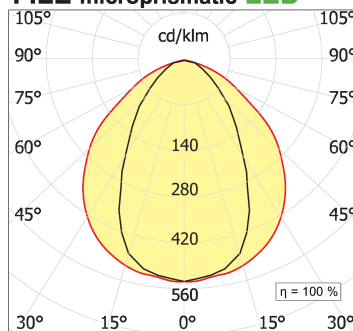

FILE microprismatic LED