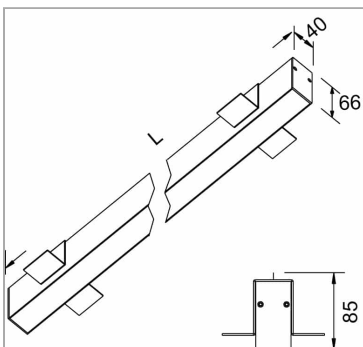

File trimless recessed

code F1105.8HCX/01

PRODUCT DESCRIPTION

Direct trimless recessed indoor lamp in extruded aluminum 6060, complete with led; color rendering index CRI >90. Professional led 44.8 W modules assembled and wired on extruded aluminum heatsink with high performance reflector, equipped with harmonic steel springs for installation in the profile Tools free; wiring through 5 cables with quick coupling terminal blocks; protocol On/Off; polycarbonate with diffusing film. Protection rating IP40/IP43.

PRODUCT SPECS

Installation method	Trimless recessed
Light source	LED
Absorbed power	44,8 W
Color temperature	Horticulture
Color rendering index CRI	>90
Optic	Microprismatic diffuser
Finishing	White
MacAdam color tolerance	3
Life time estimate	50000h Ta 25° L80B10
Protocol	On/Off
Energy efficiency class	D
Weight	3.40 Kg
Dimension	L1985 mm
Hole size	42XL+2 mm
IP Grade	Inst. Parete Ip40 / Inst. Soffitto Ip43
Power supply	220-240V 50-60Hz